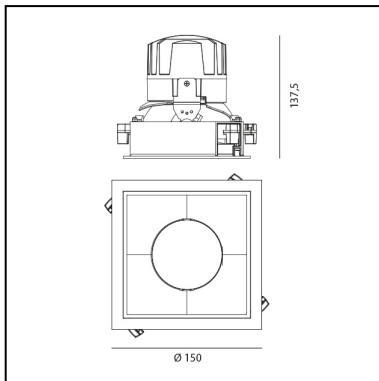

Everything 150 - Square - Trim - 18° 2700K - Black/Black

Ernesto Gismondi

IP 20/44 

LUMINAIRE

- Watt: **24W**
- Voltage: **220-240 V**
- Delivered lumens output: **1957lm**
- CCT: **2700K**
- Efficiency: **74%**
- Efficacy: **81.55lm/W**
- CRI: **90**

DIMENSIONS

- Length: **cm 15**
- Width: **cm 15**
- Cutout Width: **cm 13.6**
- Cutout length: **cm 13.6**
- Recessed depth: **cm 13.7**
- Rotation: **360°**
- Cutout shape: **Squared**
- Weight: **kg 0.3**
- Glow Wire Test: **850°**