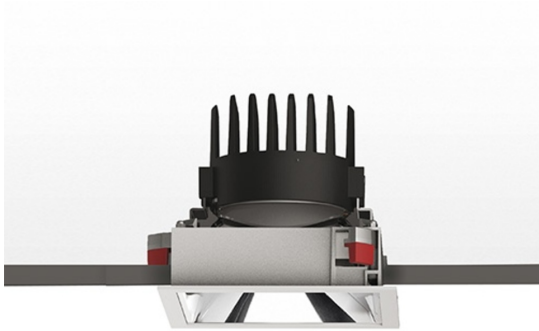

Everything 150 - Square - Trim - 18° 2700K - Black/Black

Ernesto Gismondi

IP 20/44 

LUMINAIRE

- Watt: **24W**
- Voltage: **220-240 V**
- Delivered lumens output: **1957lm**
- CCT: **2700K**
- Efficiency: **74%**
- Efficacy: **81.55lm/W**
- CRI: **90**

Notes

Driver 700mA SELV supplied separately.
APP Compatible version on request.

DESCRIPTION

Everything is an innovative range of professional recessed light fittings created to deliver a high lighting performance, with an eye on energy saving and excellent visual comfort. A complete, flexible product range, extremely versatile in its many applications and able to meet challenging lighting performance criteria.

APP Compatible version on request.

PRODUCT CODE: M324540

FEATURES

- Article Code: **M324540**
- Colour: **Black/Black**
- Installation: **Recessed**
- Material: **aluminium**
- Series: **Architectural Indoor**
- design by: **Ernesto Gismondi**

DIMENSIONS

- Length: **cm 15**
- Width: **cm 15**
- Cutout Width: **cm 13.6**
- Cutout length: **cm 13.6**
- Recessed depth: **cm 13.7**
- Rotation: **360°**
- Cutout shape: **Squared**
- Weight: **kg 0.3**
- Glow Wire Test: **850°**