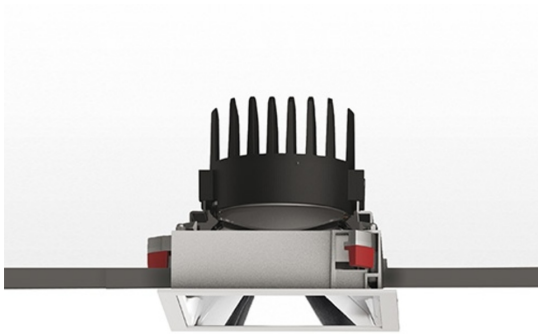

# Everything 150 - Square - Trim - 18° 2700K - Black/Polished Metal

Ernesto Gismondi

## DESCRIPTION

Everything is an innovative range of professional recessed light fittings created to deliver a high lighting performance, with an eye on energy saving and excellent visual comfort. A complete, flexible product range, extremely versatile in its many applications and able to meet challenging lighting performance criteria.

## FEATURES

- Article Code: **M324840**
- Colour: **Black/Polished Metal**
- Installation: **Recessed**
- Material: **aluminium**
- Series: **Architectural Indoor**
- design by: **Ernesto Gismondi**

## DIMENSIONS

- Length: **cm 15**
- Width: **cm 15**
- Cutout Width: **cm 13.6**
- Cutout length: **cm 13.6**
- Recessed depth: **cm 13.7**
- Rotation: **360°**
- Cutout shape: **Squared**
- Weight: **kg 0.3**
- Glow Wire Test: **850°**