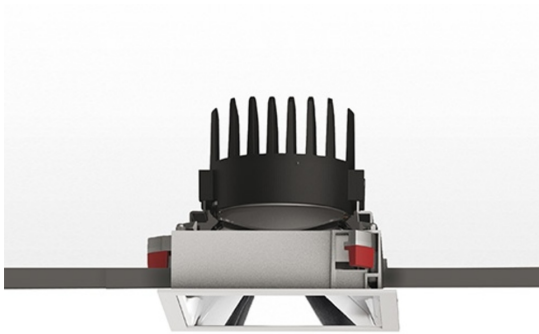

Everything 150 - Square - Trim - 18° 2700K - Silver/Black

Ernesto Gismondi

IP 20/44 

LUMINAIRE

- Watt: **24W**
- Voltage: **220-240 V**
- Delivered lumens output: **1957lm**
- CCT: **2700K**
- Efficiency: **74%**
- Efficacy: **81.55lm/W**
- CRI: **90**

Notes

Driver 700mA SELV supplied separately.
APP Compatible version on request.

DESCRIPTION

Everything is an innovative range of professional recessed light fittings created to deliver a high lighting performance, with an eye on energy saving and excellent visual comfort. A complete, flexible product range, extremely versatile in its many applications and able to meet challenging lighting performance criteria.

APP Compatible version on request.

PRODUCT CODE: M324560

FEATURES

- Article Code: **M324560**
- Colour: **Silver/Black**
- Installation: **Recessed**
- Material: **aluminium**
- Series: **Architectural Indoor**
- design by: **Ernesto Gismondi**

DIMENSIONS

- Length: **cm 15**
- Width: **cm 15**
- Cutout Width: **cm 13.6**
- Cutout length: **cm 13.6**
- Recessed depth: **cm 13.7**
- Rotation: **360°**
- Cutout shape: **Squared**
- Weight: **kg 0.3**
- Glow Wire Test: **850°**