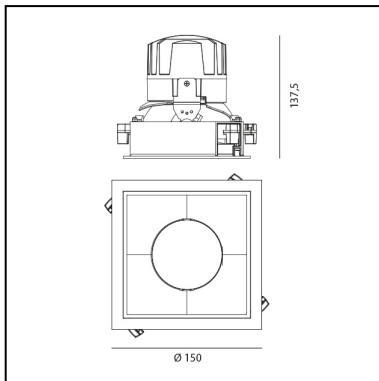

Everything 150 - Square - Trim - 18° 2700K - Silver/Black

Ernesto Gismondi

IP 20/44 

LUMINAIRE

- Watt: **24W**
- Voltage: **220-240 V**
- Delivered lumens output: **1957lm**
- CCT: **2700K**
- Efficiency: **74%**
- Efficacy: **81.55lm/W**
- CRI: **90**

DIMENSIONS

- Length: **cm 15**
- Width: **cm 15**
- Cutout Width: **cm 13.6**
- Cutout length: **cm 13.6**
- Recessed depth: **cm 13.7**
- Rotation: **360°**
- Cutout shape: **Squared**
- Weight: **kg 0.3**
- Glow Wire Test: **850°**