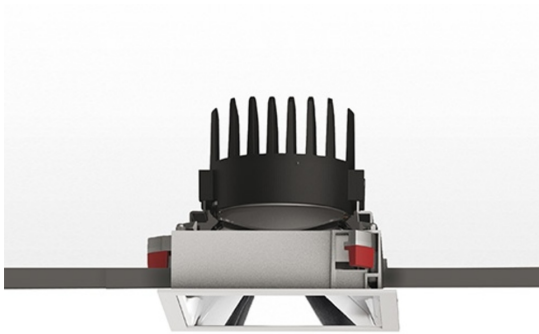

# Everything 150 - Square - Trim - 18° 2700K - Silver/Polished Metal

Ernesto Gismondi

IP 20/44 

## DESCRIPTION

Everything is an innovative range of professional recessed light fittings created to deliver a high lighting performance, with an eye on energy saving and excellent visual comfort. A complete, flexible product range, extremely versatile in its many applications and able to meet challenging lighting performance criteria.

## FEATURES

- Article Code: **M324860**
- Colour: **Silver/Polished Metal**
- Installation: **Recessed**
- Material: **aluminium**
- Series: **Architectural Indoor**
- design by: **Ernesto Gismondi**

## DIMENSIONS

- Length: **cm 15**
- Width: **cm 15**
- Cutout Width: **cm 13.6**
- Cutout length: **cm 13.6**
- Recessed depth: **cm 13.7**
- Rotation: **360°**
- Cutout shape: **Squared**
- Weight: **kg 0.3**
- Glow Wire Test: **850°**