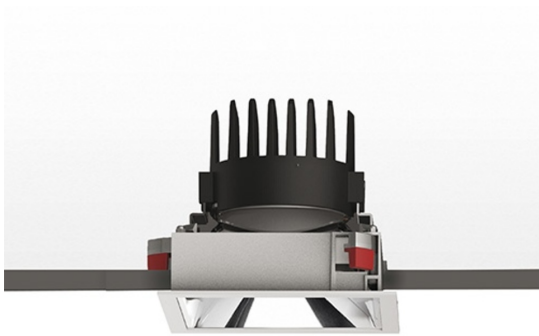

# Everything 150 - Square - Trim - 18° 2700K - White/Black

Ernesto Gismondi

IP 20/44 

## LUMINAIRE

- Watt: **24W**
- Voltage: **220-240 V**
- Delivered lumens output: **1957lm**
- CCT: **2700K**
- Efficiency: **74%**
- Efficacy: **81.55lm/W**
- CRI: **90**

## DESCRIPTION

Everything is an innovative range of professional recessed light fittings created to deliver a high lighting performance, with an eye on energy saving and excellent visual comfort. A complete, flexible product range, extremely versatile in its many applications and able to meet challenging lighting performance criteria.

## DIMENSIONS

- Length: **cm 15**
- Width: **cm 15**
- Cutout Width: **cm 13.6**
- Cutout length: **cm 13.6**
- Recessed depth: **cm 13.7**
- Rotation: **360°**
- Cutout shape: **Squared**
- Weight: **kg 0.3**
- Glow Wire Test: **850°**