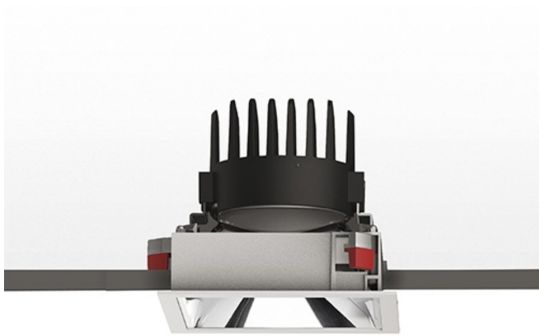

# Everything 150 - Square - Trim - 18° 2700K - White/Polished Metal

Ernesto Gismondi

IP 20/44 

## LUMINAIRE

- Watt: **24W**
- Voltage: **220-240 V**
- Delivered lumens output: **2328lm**
- CCT: **2700K**
- Efficiency: **88%**
- Efficacy: **96.98lm/W**
- CRI: **90**

## FEATURES

- Article Code: **M324820**
- Colour: **White/Polished Metal**
- Installation: **Recessed**
- Material: **aluminium**
- Series: **Architectural Indoor**
- design by: **Ernesto Gismondi**

## DIMENSIONS

- Length: **cm 15**
- Width: **cm 15**
- Cutout Width: **cm 13.6**
- Cutout length: **cm 13.6**
- Recessed depth: **cm 13.7**
- Rotation: **360°**
- Cutout shape: **Squared**
- Weight: **kg 0.3**
- Glow Wire Test: **850°**