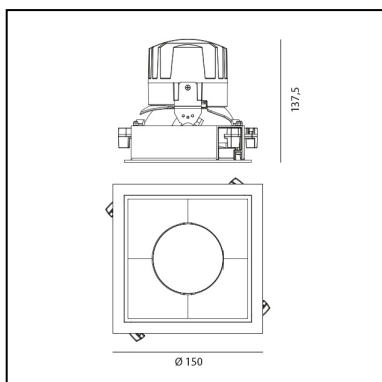

Everything 150 - Square - Trim - 18° 3000K - Black/Black

Ernesto Gismondi

IP 20/44

LUMINAIRE

- Watt: **24W**
- Voltage: **220-240 V**
- Delivered lumens output: **2045lm**
- CCT: **3000K**
- Efficiency: **74%**
- Efficacy: **85.19lm/W**
- CRI: **90**

Notes

Driver 700mA SELV supplied separately.
APP Compatible version on request.

DESCRIPTION

Everything is an innovative range of professional recessed light fittings created to deliver a high lighting performance, with an eye on energy saving and excellent visual comfort. A complete, flexible product range, extremely versatile in its many applications and able to meet challenging lighting performance criteria.

APP Compatible version on request.

PRODUCT CODE: M263040

FEATURES

- Article Code: **M263040**
- Colour: **Black/Black**
- Installation: **Recessed**
- Material: **aluminium**
- Series: **Architectural Indoor**
- design by: **Ernesto Gismondi**

DIMENSIONS

- Length: **cm 15**
- Width: **cm 15**
- Cutout Width: **cm 13.6**
- Cutout length: **cm 13.6**
- Recessed depth: **cm 13.7**
- Rotation: **360°**
- Cutout shape: **Squared**
- Weight: **kg 0.3**
- Glow Wire Test: **850°**

SOURCES INCLUDED

- Category: **Led**
- Number: **1**
- Watt: **24,4W**
- Color temperature (K): **3000K**
- Color Tolerance: **MacAdam 3SDCM**
- Service Life: **L80 (9K) 50000h**