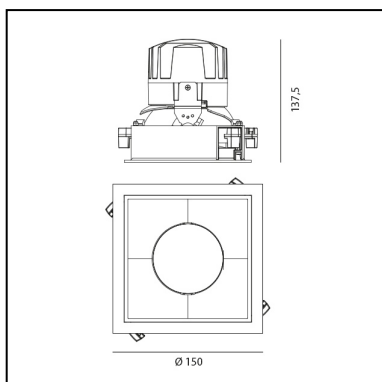

Everything 150 - Square - Trim - 18° 3000K - Black/Polished Metal

Ernesto Gismondi

IP 20/44 

LUMINAIRE

- Watt: **24W**
- Voltage: **220-240 V**
- Delivered lumens output: **2431lm**
- CCT: **3000K**
- Efficiency: **88%**
- Efficacy: **101.31lm/W**
- CRI: **90**

DIMENSIONS

- Length: **cm 15**
- Width: **cm 15**
- Cutout Width: **cm 13.6**
- Cutout length: **cm 13.6**
- Recessed depth: **cm 13.7**
- Rotation: **360°**
- Cutout shape: **Squared**
- Weight: **kg 0.3**
- Glow Wire Test: **850°**