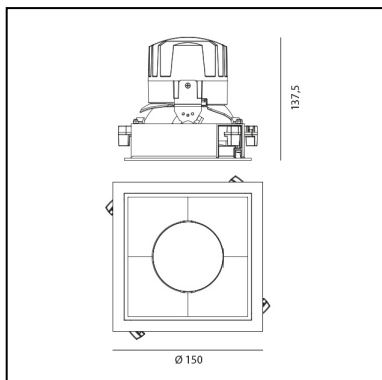

Everything 150 - Square - Trim - 18° 3000K - Silver/Black

Ernesto Gismondi

IP 20/44 

LUMINAIRE

- Watt: **24W**
- Voltage: **220-240 V**
- Delivered lumens output: **2045lm**
- CCT: **3000K**
- Efficiency: **75%**
- Efficacy: **85.19lm/W**
- CRI: **90**

DIMENSIONS

- Length: **cm 15**
- Width: **cm 15**
- Cutout Width: **cm 13.6**
- Cutout length: **cm 13.6**
- Recessed depth: **cm 13.7**
- Rotation: **360°**
- Cutout shape: **Squared**
- Weight: **kg 0.3**
- Glow Wire Test: **850°**