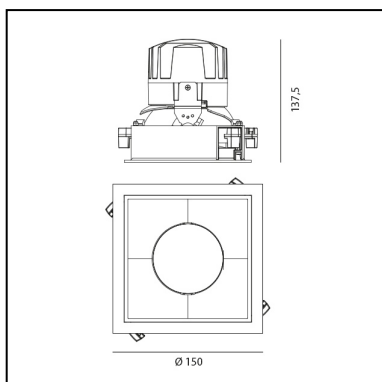

Everything 150 - Square - Trim - 18° 3000K - Silver/Polished Metal

Ernesto Gismondi

IP 20/44 

LUMINAIRE

- Watt: **24W**
- Voltage: **220-240 V**
- Delivered lumens output: **2431lm**
- CCT: **3000K**
- Efficiency: **89%**
- Efficacy: **101.31lm/W**
- CRI: **90**

DIMENSIONS

- Length: **cm 15**
- Width: **cm 15**
- Cutout Width: **cm 13.6**
- Cutout length: **cm 13.6**
- Recessed depth: **cm 13.7**
- Rotation: **360°**
- Cutout shape: **Squared**
- Weight: **kg 0.3**
- Glow Wire Test: **850°**