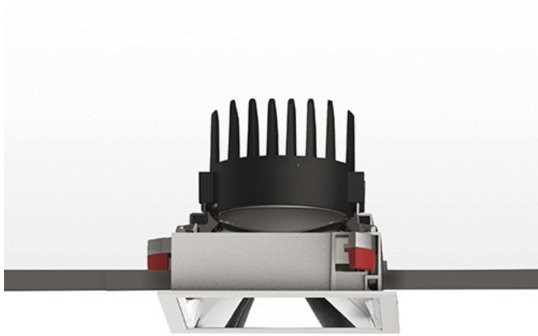

Everything 150 - Square - Trim - 18° 3000K - White/Polished Metal

Ernesto Gismondi

DESCRIPTION

Everything is an innovative range of professional recessed light fittings created to deliver a high lighting performance, with an eye on energy saving and excellent visual comfort. A complete, flexible product range, extremely versatile in its many applications and able to meet challenging lighting performance criteria.

APP Compatible version on request.

IP 20/44 

LUMINAIRE

- Watt: **24W**
- Voltage: **220-240 V**
- Delivered lumens output: **2431lm**
- CCT: **3000K**
- Efficiency: **89%**
- Efficacy: **101.31lm/W**
- CRI: **90**

Notes

Driver 700mA SELV supplied separately.
APP Compatible version on request.

PRODUCT CODE: M263620

FEATURES

- Article Code: **M263620**
- Colour: **White/Polished Metal**
- Installation: **Recessed**
- Material: **aluminium**
- Series: **Architectural Indoor**
- design by: **Ernesto Gismondi**

DIMENSIONS

- Length: **cm 15**
- Width: **cm 15**
- Cutout Width: **cm 13.6**
- Cutout length: **cm 13.6**
- Recessed depth: **cm 13.7**
- Rotation: **360°**
- Cutout shape: **Squared**
- Weight: **kg 0.3**
- Glow Wire Test: **850°**