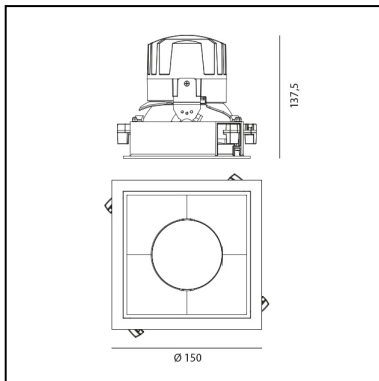

DESCRIPTION

Everything is an innovative range of professional recessed light fittings created to deliver a high lighting performance, with an eye on energy saving and excellent visual comfort. A complete, flexible product range, extremely versatile in its many applications and able to meet challenging lighting performance criteria.

APP Compatible version on request.

IP 20/44