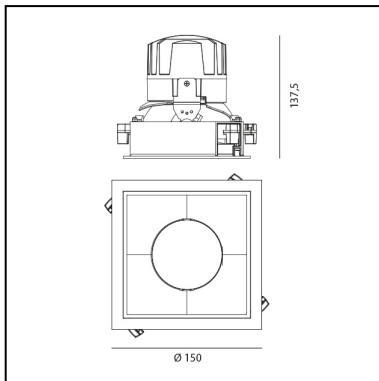

Everything 150 - Square - Trim - 28° 2700K - Black/Black

Ernesto Gismondi

IP 20/44 

LUMINAIRE

- Watt: **24W**
- Voltage: **220-240 V**
- Delivered lumens output: **1727lm**
- CCT: **2700K**
- Efficiency: **65%**
- Efficacy: **71.97lm/W**
- CRI: **90**

DIMENSIONS

- Length: **cm 15**
- Width: **cm 15**
- Cutout Width: **cm 13.6**
- Cutout length: **cm 13.6**
- Recessed depth: **cm 13.7**
- Rotation: **360°**
- Cutout shape: **Squared**
- Weight: **kg 0.3**
- Glow Wire Test: **850°**