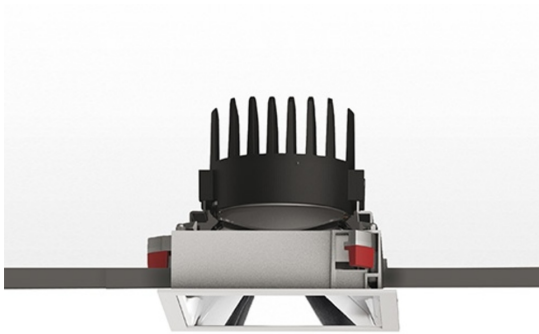

Everything 150 - Square - Trim - 28° 2700K - Black/Black

Ernesto Gismondi

IP 20/44 

LUMINAIRE

- Watt: **24W**
- Voltage: **220-240 V**
- Delivered lumens output: **1727lm**
- CCT: **2700K**
- Efficiency: **65%**
- Efficacy: **71.97lm/W**
- CRI: **90**

Notes

Driver 700mA SELV supplied separately.
APP Compatible version on request.

DESCRIPTION

Everything is an innovative range of professional recessed light fittings created to deliver a high lighting performance, with an eye on energy saving and excellent visual comfort. A complete, flexible product range, extremely versatile in its many applications and able to meet challenging lighting performance criteria.

APP Compatible version on request.

PRODUCT CODE: M324640

FEATURES

- Article Code: **M324640**
- Colour: **Black/Black**
- Installation: **Recessed**
- Material: **aluminium**
- Series: **Architectural Indoor**
- design by: **Ernesto Gismondi**

DIMENSIONS

- Length: **cm 15**
- Width: **cm 15**
- Cutout Width: **cm 13.6**
- Cutout length: **cm 13.6**
- Recessed depth: **cm 13.7**
- Rotation: **360°**
- Cutout shape: **Squared**
- Weight: **kg 0.3**
- Glow Wire Test: **850°**