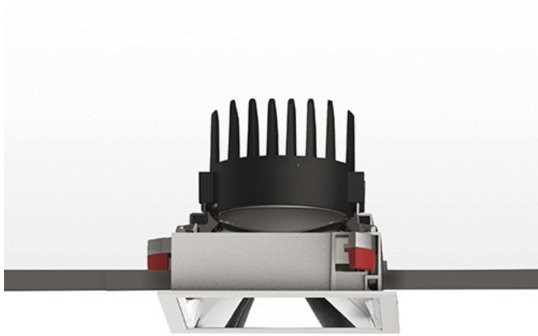

Everything 150 - Square - Trim - 28° 2700K - Black/Polished Metal

Ernesto Gismondi

IP 20/44 

LUMINAIRE

- Watt: **24W**
- Voltage: **220-240 V**
- Delivered lumens output: **1812lm**
- CCT: **2700K**
- Efficiency: **69%**
- Efficacy: **75.49lm/W**
- CRI: **90**

Notes

Driver 700mA SELV supplied separately.
APP Compatible version on request.

DESCRIPTION

Everything is an innovative range of professional recessed light fittings created to deliver a high lighting performance, with an eye on energy saving and excellent visual comfort. A complete, flexible product range, extremely versatile in its many applications and able to meet challenging lighting performance criteria.

APP Compatible version on request.

PRODUCT CODE: M325040

FEATURES

- Article Code: **M325040**
- Colour: **Black/Polished Metal**
- Installation: **Recessed**
- Material: **aluminium**
- Series: **Architectural Indoor**
- design by: **Ernesto Gismondi**

DIMENSIONS

- Length: **cm 15**
- Width: **cm 15**
- Cutout Width: **cm 13.6**
- Cutout length: **cm 13.6**
- Recessed depth: **cm 13.7**
- Rotation: **360°**
- Cutout shape: **Squared**
- Weight: **kg 0.3**
- Glow Wire Test: **850°**