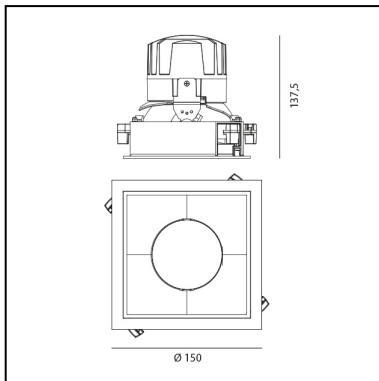

Everything 150 - Square - Trim - 28° 2700K - Black/Polished Metal

Ernesto Gismondi

IP 20/44 

LUMINAIRE

- Watt: **24W**
- Voltage: **220-240 V**
- Delivered lumens output: **1812lm**
- CCT: **2700K**
- Efficiency: **69%**
- Efficacy: **75.49lm/W**
- CRI: **90**

DIMENSIONS

- Length: **cm 15**
- Width: **cm 15**
- Cutout Width: **cm 13.6**
- Cutout length: **cm 13.6**
- Recessed depth: **cm 13.7**
- Rotation: **360°**
- Cutout shape: **Squared**
- Weight: **kg 0.3**
- Glow Wire Test: **850°**