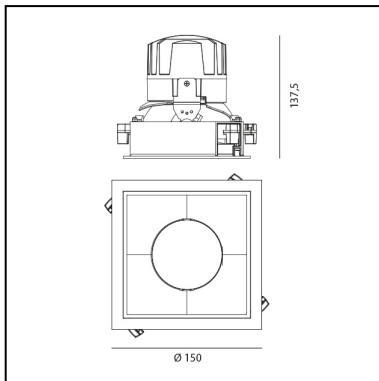

Everything 150 - Square - Trim - 28° 2700K - Silver/Black

Ernesto Gismondi

IP 20/44 

LUMINAIRE

- Watt: **24W**
- Voltage: **220-240 V**
- Delivered lumens output: **1727lm**
- CCT: **2700K**
- Efficiency: **65%**
- Efficacy: **71.97lm/W**
- CRI: **90**

DIMENSIONS

- Length: **cm 15**
- Width: **cm 15**
- Cutout Width: **cm 13.6**
- Cutout length: **cm 13.6**
- Recessed depth: **cm 13.7**
- Rotation: **360°**
- Cutout shape: **Squared**
- Weight: **kg 0.3**
- Glow Wire Test: **850°**