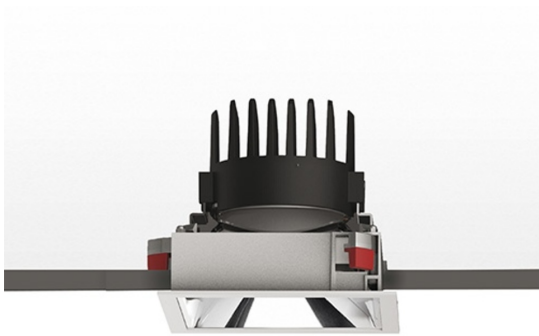

Everything 150 - Square - Trim - 28° 2700K - Silver/Black

Ernesto Gismondi

IP 20/44 

LUMINAIRE

- Watt: **24W**
- Voltage: **220-240 V**
- Delivered lumens output: **1727lm**
- CCT: **2700K**
- Efficiency: **65%**
- Efficacy: **71.97lm/W**
- CRI: **90**

Notes

Driver 700mA SELV supplied separately.
APP Compatible version on request.

DESCRIPTION

Everything is an innovative range of professional recessed light fittings created to deliver a high lighting performance, with an eye on energy saving and excellent visual comfort. A complete, flexible product range, extremely versatile in its many applications and able to meet challenging lighting performance criteria.

APP Compatible version on request.

PRODUCT CODE: M324660

FEATURES

- Article Code: **M324660**
- Colour: **Silver/Black**
- Installation: **Recessed**
- Material: **aluminium**
- Series: **Architectural Indoor**
- design by: **Ernesto Gismondi**

DIMENSIONS

- Length: **cm 15**
- Width: **cm 15**
- Cutout Width: **cm 13.6**
- Cutout length: **cm 13.6**
- Recessed depth: **cm 13.7**
- Rotation: **360°**
- Cutout shape: **Squared**
- Weight: **kg 0.3**
- Glow Wire Test: **850°**