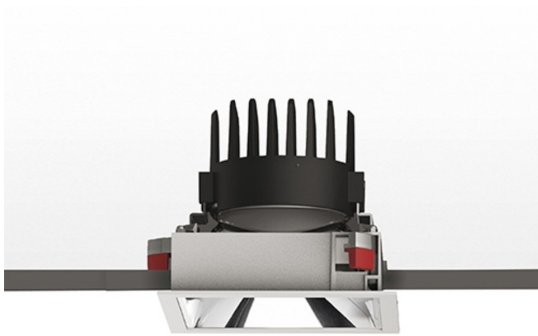

# Everything 150 - Square - Trim - 28° 2700K - Silver/Polished Metal

Ernesto Gismondi

IP 20/44 

## LUMINAIRE

- Watt: **24W**
- Voltage: **220-240 V**
- Delivered lumens output: **1812lm**
- CCT: **2700K**
- Efficiency: **69%**
- Efficacy: **75.49lm/W**
- CRI: **90**

## DESCRIPTION

Everything is an innovative range of professional recessed light fittings created to deliver a high lighting performance, with an eye on energy saving and excellent visual comfort. A complete, flexible product range, extremely versatile in its many applications and able to meet challenging lighting performance criteria.

## FEATURES

- Article Code: **M325060**
- Colour: **Silver/Polished Metal**
- Installation: **Recessed**
- Material: **aluminium**
- Series: **Architectural Indoor**
- design by: **Ernesto Gismondi**