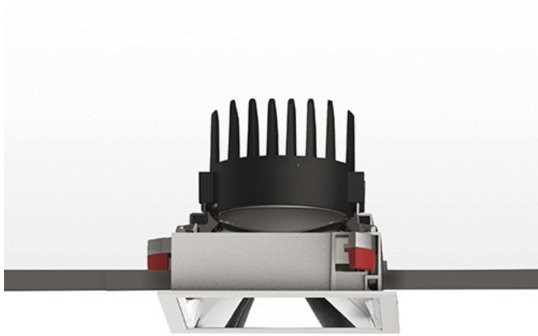

Everything 150 - Square - Trim - 28° 2700K - White/Black

Ernesto Gismondi

IP 20/44 

LUMINAIRE

- Watt: **24W**
- Voltage: **220-240 V**
- Delivered lumens output: **1727lm**
- CCT: **2700K**
- Efficiency: **65%**
- Efficacy: **71.97lm/W**
- CRI: **90**

Notes

Driver 700mA SELV supplied separately.
APP Compatible version on request.

DESCRIPTION

Everything is an innovative range of professional recessed light fittings created to deliver a high lighting performance, with an eye on energy saving and excellent visual comfort. A complete, flexible product range, extremely versatile in its many applications and able to meet challenging lighting performance criteria.

APP Compatible version on request.

PRODUCT CODE: M324620

FEATURES

- Article Code: **M324620**
- Colour: **White/Black**
- Installation: **Recessed**
- Material: **aluminium**
- Series: **Architectural Indoor**
- design by: **Ernesto Gismondi**

DIMENSIONS

- Length: **cm 15**
- Width: **cm 15**
- Cutout Width: **cm 13.6**
- Cutout length: **cm 13.6**
- Recessed depth: **cm 13.7**
- Rotation: **360°**
- Cutout shape: **Squared**
- Weight: **kg 0.3**
- Glow Wire Test: **850°**