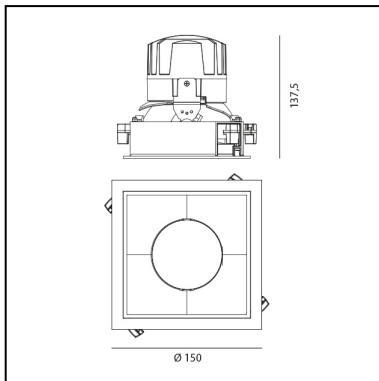

Everything 150 - Square - Trim - 28° 2700K - White/Black

Ernesto Gismondi

IP 20/44 

LUMINAIRE

- Watt: **24W**
- Voltage: **220-240 V**
- Delivered lumens output: **1727lm**
- CCT: **2700K**
- Efficiency: **65%**
- Efficacy: **71.97lm/W**
- CRI: **90**

DIMENSIONS

- Length: **cm 15**
- Width: **cm 15**
- Cutout Width: **cm 13.6**
- Cutout length: **cm 13.6**
- Recessed depth: **cm 13.7**
- Rotation: **360°**
- Cutout shape: **Squared**
- Weight: **kg 0.3**
- Glow Wire Test: **850°**