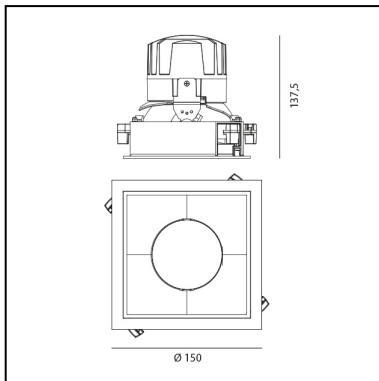

Everything 150 - Square - Trim - 28° 2700K - White/Polished Metal

Ernesto Gismondi

IP 20/44 

LUMINAIRE

- Watt: **24W**
- Voltage: **220-240 V**
- Delivered lumens output: **1812lm**
- CCT: **2700K**
- Efficiency: **69%**
- Efficacy: **75.49lm/W**
- CRI: **90**

DIMENSIONS

- Length: **cm 15**
- Width: **cm 15**
- Cutout Width: **cm 13.6**
- Cutout length: **cm 13.6**
- Recessed depth: **cm 13.7**
- Rotation: **360°**
- Cutout shape: **Squared**
- Weight: **kg 0.3**
- Glow Wire Test: **850°**