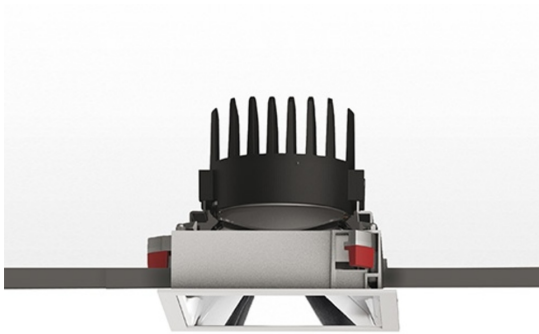

Everything 150 - Square - Trim - 28° 2700K - White/Polished Metal

Ernesto Gismondi

IP 20/44 

LUMINAIRE

- Watt: **24W**
- Voltage: **220-240 V**
- Delivered lumens output: **1812lm**
- CCT: **2700K**
- Efficiency: **69%**
- Efficacy: **75.49lm/W**
- CRI: **90**

Notes

Driver 700mA SELV supplied separately.
APP Compatible version on request.

DESCRIPTION

Everything is an innovative range of professional recessed light fittings created to deliver a high lighting performance, with an eye on energy saving and excellent visual comfort. A complete, flexible product range, extremely versatile in its many applications and able to meet challenging lighting performance criteria.

APP Compatible version on request.

PRODUCT CODE: M325020

FEATURES

- Article Code: **M325020**
- Colour: **White/Polished Metal**
- Installation: **Recessed**
- Material: **aluminium**
- Series: **Architectural Indoor**
- design by: **Ernesto Gismondi**

DIMENSIONS

- Length: **cm 15**
- Width: **cm 15**
- Cutout Width: **cm 13.6**
- Cutout length: **cm 13.6**
- Recessed depth: **cm 13.7**
- Rotation: **360°**
- Cutout shape: **Squared**
- Weight: **kg 0.3**
- Glow Wire Test: **850°**