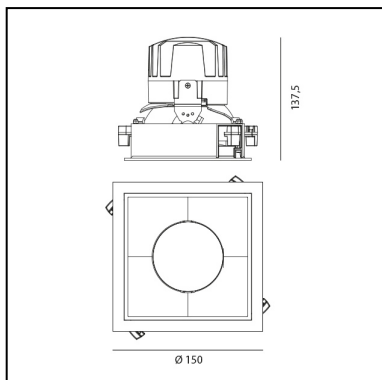

Everything 150 - Square - Trim - 28° 3000K - Black/Black

Ernesto Gismondi

IP 20/44 

LUMINAIRE

- Watt: **24W**
- Voltage: **220-240 V**
- Delivered lumens output: **1804lm**
- CCT: **3000K**
- Efficiency: **65%**
- Efficacy: **75.18lm/W**
- CRI: **90**

DIMENSIONS

- Length: **cm 15**
- Width: **cm 15**
- Cutout Width: **cm 13.6**
- Cutout length: **cm 13.6**
- Recessed depth: **cm 13.7**
- Rotation: **360°**
- Cutout shape: **Squared**
- Weight: **kg 0.3**
- Glow Wire Test: **850°**