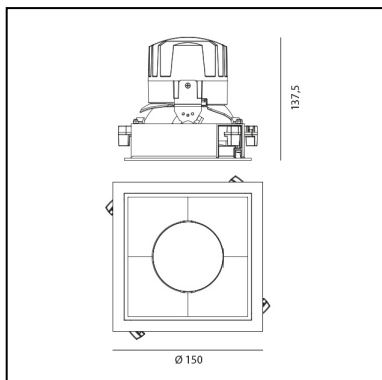

Everything 150 - Square - Trim - 28° 3000K - Black/Polished Metal

Ernesto Gismondi

IP 20/44

LUMINAIRE

- Watt: **24W**
- Voltage: **220-240 V**
- Delivered lumens output: **1893lm**
- CCT: **3000K**
- Efficiency: **69%**
- Efficacy: **78.86lm/W**
- CRI: **90**

Notes

Driver 700mA SELV supplied separately.
APP Compatible version on request.

DESCRIPTION

Everything is an innovative range of professional recessed light fittings created to deliver a high lighting performance, with an eye on energy saving and excellent visual comfort. A complete, flexible product range, extremely versatile in its many applications and able to meet challenging lighting performance criteria.

APP Compatible version on request.

PRODUCT CODE: M264040

FEATURES

- Article Code: **M264040**
- Colour: **Black/Polished Metal**
- Installation: **Recessed**
- Material: **aluminium**
- Series: **Architectural Indoor**
- design by: **Ernesto Gismondi**

DIMENSIONS

- Length: **cm 15**
- Width: **cm 15**
- Cutout Width: **cm 13.6**
- Cutout length: **cm 13.6**
- Recessed depth: **cm 13.7**
- Rotation: **360°**
- Cutout shape: **Squared**
- Weight: **kg 0.3**
- Glow Wire Test: **850°**

SOURCES INCLUDED

- Category: **Led**
- Number: **1**
- Watt: **24,4W**
- Color temperature (K): **3000K**
- Color Tolerance: **MacAdam 3SDCM**
- Service Life: **L80 (9K) 50000h**