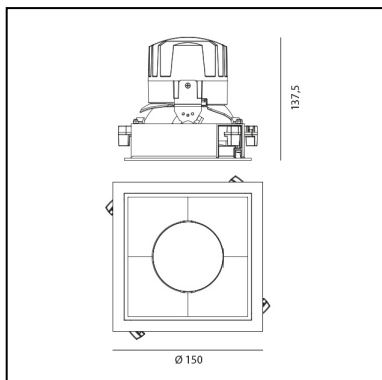

Everything 150 - Square - Trim - 28° 3000K - Silver/Black

Ernesto Gismondi

IP 20/44 

LUMINAIRE

- Watt: **24W**
- Voltage: **220-240 V**
- Delivered lumens output: **1804lm**
- CCT: **3000K**
- Efficiency: **66%**
- Efficacy: **75.18lm/W**
- CRI: **90**

DIMENSIONS

- Length: **cm 15**
- Width: **cm 15**
- Cutout Width: **cm 13.6**
- Cutout length: **cm 13.6**
- Recessed depth: **cm 13.7**
- Rotation: **360°**
- Cutout shape: **Squared**
- Weight: **kg 0.3**
- Glow Wire Test: **850°**