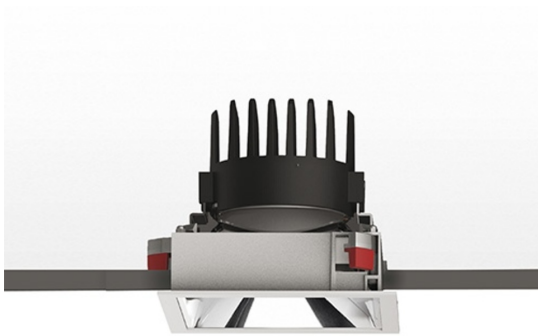

Everything 150 - Square - Trim - 28° 3000K - Silver/Polished Metal

Ernesto Gismondi

DESCRIPTION

Everything is an innovative range of professional recessed light fittings created to deliver a high lighting performance, with an eye on energy saving and excellent visual comfort. A complete, flexible product range, extremely versatile in its many applications and able to meet challenging lighting performance criteria.

APP Compatible version on request.

IP 20/44 

LUMINAIRE

- Watt: **24W**
- Voltage: **220-240 V**
- Delivered lumens output: **1893lm**
- CCT: **3000K**
- Efficiency: **69%**
- Efficacy: **78.86lm/W**
- CRI: **90**

Notes

Driver 700mA SELV supplied separately.
APP Compatible version on request.

PRODUCT CODE: M264060

FEATURES

- Article Code: **M264060**
- Colour: **Silver/Polished Metal**
- Installation: **Recessed**
- Material: **aluminium**
- Series: **Architectural Indoor**
- design by: **Ernesto Gismondi**

DIMENSIONS

- Length: **cm 15**
- Width: **cm 15**
- Cutout Width: **cm 13.6**
- Cutout length: **cm 13.6**
- Recessed depth: **cm 13.7**
- Rotation: **360°**
- Cutout shape: **Squared**
- Weight: **kg 0.3**
- Glow Wire Test: **850°**