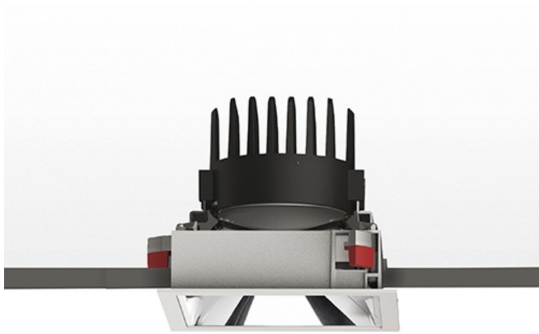

# Everything 150 - Square - Trim - 28° 3000K - White/Black

Ernesto Gismondi

IP 20/44 

## LUMINAIRE

- Watt: **24W**
- Voltage: **220-240 V**
- Delivered lumens output: **1804lm**
- CCT: **3000K**
- Efficiency: **66%**
- Efficacy: **75.18lm/W**
- CRI: **90**

## DESCRIPTION

Everything is an innovative range of professional recessed light fittings created to deliver a high lighting performance, with an eye on energy saving and excellent visual comfort. A complete, flexible product range, extremely versatile in its many applications and able to meet challenging lighting performance criteria.

## DIMENSIONS

- Length: **cm 15**
- Width: **cm 15**
- Cutout Width: **cm 13.6**
- Cutout length: **cm 13.6**
- Recessed depth: **cm 13.7**
- Rotation: **360°**
- Cutout shape: **Squared**
- Weight: **kg 0.3**
- Glow Wire Test: **850°**