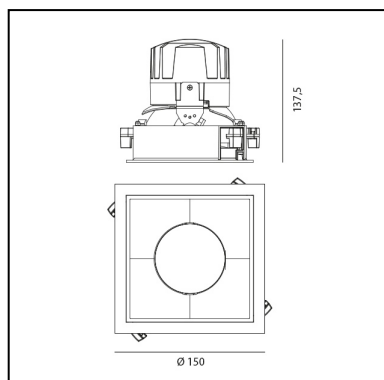

FEATURES

- Article Code: **M264020**
- Colour: **White/Polished Metal**
- Installation: **Recessed**
- Material: **aluminium**
- Series: **Architectural Indoor**
- design by: **Ernesto Gismondi**

DIMENSIONS

- Length: **cm 15**
- Width: **cm 15**
- Cutout Width: **cm 13.6**
- Cutout length: **cm 13.6**
- Recessed depth: **cm 13.7**
- Rotation: **360°**
- Cutout shape: **Squared**
- Weight: **kg 0.3**
- Glow Wire Test: **850°**

LUMINAIRE

- Watt: **24W**
- Voltage: **220-240 V**
- Delivered lumens output: **1893lm**
- CCT: **3000K**
- Efficiency: **69%**
- Efficacy: **78.86lm/W**
- CRI: **90**

Notes

Driver 700mA SELV supplied separately.
APP Compatible version on request.

SOURCES INCLUDED

- Category: **Led**
- Number: **1**
- Watt: **24,4W**
- Color temperature (K): **3000K**
- Color Tolerance: **MacAdam 3SDCM**
- Service Life: **L80 (9K) 50000h**