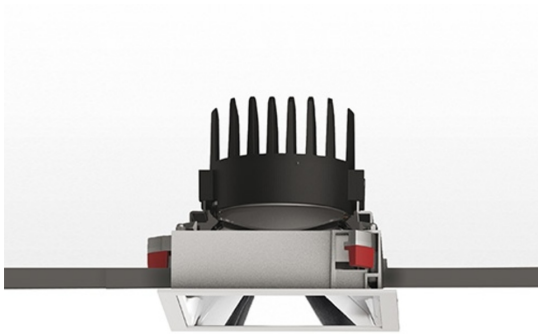

# Everything 150 - Square - Trim - 46° 2700K - Black/Black

Ernesto Gismondi

IP 20/44 

## LUMINAIRE

- Watt: **24W**
- Voltage: **220-240 V**
- Delivered lumens output: **1606lm**
- CCT: **2700K**
- Efficiency: **61%**
- Efficacy: **66.90lm/W**
- CRI: **90**

## DESCRIPTION

Everything is an innovative range of professional recessed light fittings created to deliver a high lighting performance, with an eye on energy saving and excellent visual comfort. A complete, flexible product range, extremely versatile in its many applications and able to meet challenging lighting performance criteria.

## DIMENSIONS

- Length: **cm 15**
- Width: **cm 15**
- Cutout Width: **cm 13.6**
- Cutout length: **cm 13.6**
- Recessed depth: **cm 13.7**
- Rotation: **360°**
- Cutout shape: **Squared**
- Weight: **kg 0.3**
- Glow Wire Test: **850°**