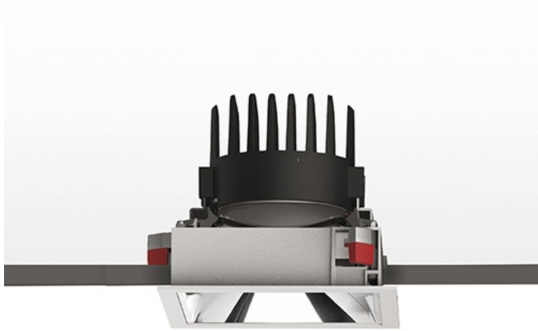

Everything 150 - Square - Trim - 46° 2700K - Silver/Black

Ernesto Gismondi

IP 20/44 

LUMINAIRE

- Watt: **24W**
- Voltage: **220-240 V**
- Delivered lumens output: **1606lm**
- CCT: **2700K**
- Efficiency: **61%**
- Efficacy: **66.90lm/W**
- CRI: **90**

Notes

Driver 700mA SELV supplied separately.
APP Compatible version on request.

DESCRIPTION

Everything is an innovative range of professional recessed light fittings created to deliver a high lighting performance, with an eye on energy saving and excellent visual comfort. A complete, flexible product range, extremely versatile in its many applications and able to meet challenging lighting performance criteria.

APP Compatible version on request.

PRODUCT CODE: M324760

FEATURES

- Article Code: **M324760**
- Colour: **Silver/Black**
- Installation: **Recessed**
- Material: **aluminium**
- Series: **Architectural Indoor**
- design by: **Ernesto Gismondi**

DIMENSIONS

- Length: **cm 15**
- Width: **cm 15**
- Cutout Width: **cm 13.6**
- Cutout length: **cm 13.6**
- Recessed depth: **cm 13.7**
- Rotation: **360°**
- Cutout shape: **Squared**
- Weight: **kg 0.3**
- Glow Wire Test: **850°**