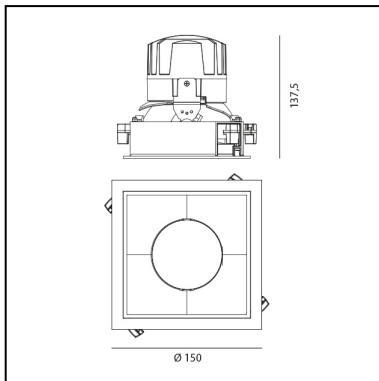

Everything 150 - Square - Trim - 46° 2700K - Silver/Black

Ernesto Gismondi

IP 20/44 

LUMINAIRE

- Watt: **24W**
- Voltage: **220-240 V**
- Delivered lumens output: **1606lm**
- CCT: **2700K**
- Efficiency: **61%**
- Efficacy: **66.90lm/W**
- CRI: **90**

DIMENSIONS

- Length: **cm 15**
- Width: **cm 15**
- Cutout Width: **cm 13.6**
- Cutout length: **cm 13.6**
- Recessed depth: **cm 13.7**
- Rotation: **360°**
- Cutout shape: **Squared**
- Weight: **kg 0.3**
- Glow Wire Test: **850°**