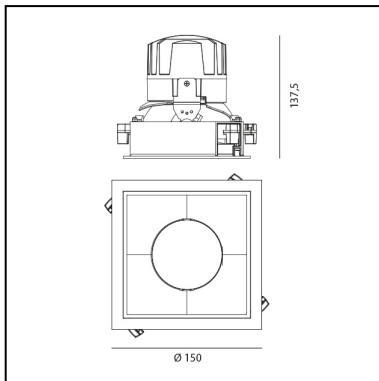

Everything 150 - Square - Trim - 46° 2700K - White/Black

Ernesto Gismondi

IP 20/44 

LUMINAIRE

- Watt: **24W**
- Voltage: **220-240 V**
- Delivered lumens output: **1606lm**
- CCT: **2700K**
- Efficiency: **61%**
- Efficacy: **66.90lm/W**
- CRI: **90**

DIMENSIONS

- Length: **cm 15**
- Width: **cm 15**
- Cutout Width: **cm 13.6**
- Cutout length: **cm 13.6**
- Recessed depth: **cm 13.7**
- Rotation: **360°**
- Cutout shape: **Squared**
- Weight: **kg 0.3**
- Glow Wire Test: **850°**