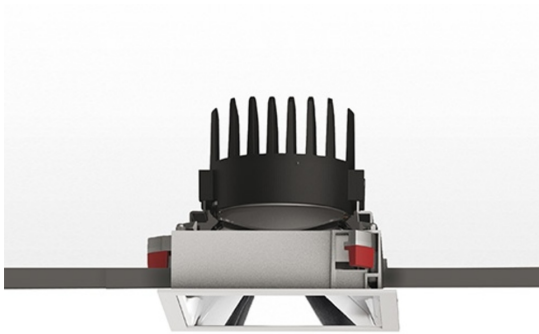

Everything 150 - Square - Trim - 46° 2700K - White/Black

Ernesto Gismondi

IP 20/44 

LUMINAIRE

- Watt: **24W**
- Voltage: **220-240 V**
- Delivered lumens output: **1606lm**
- CCT: **2700K**
- Efficiency: **61%**
- Efficacy: **66.90lm/W**
- CRI: **90**

Notes

Driver 700mA SELV supplied separately.
APP Compatible version on request.

DESCRIPTION

Everything is an innovative range of professional recessed light fittings created to deliver a high lighting performance, with an eye on energy saving and excellent visual comfort. A complete, flexible product range, extremely versatile in its many applications and able to meet challenging lighting performance criteria.

APP Compatible version on request.

PRODUCT CODE: M324720

FEATURES

- Article Code: **M324720**
- Colour: **White/Black**
- Installation: **Recessed**
- Material: **aluminium**
- Series: **Architectural Indoor**
- design by: **Ernesto Gismondi**

DIMENSIONS

- Length: **cm 15**
- Width: **cm 15**
- Cutout Width: **cm 13.6**
- Cutout length: **cm 13.6**
- Recessed depth: **cm 13.7**
- Rotation: **360°**
- Cutout shape: **Squared**
- Weight: **kg 0.3**
- Glow Wire Test: **850°**