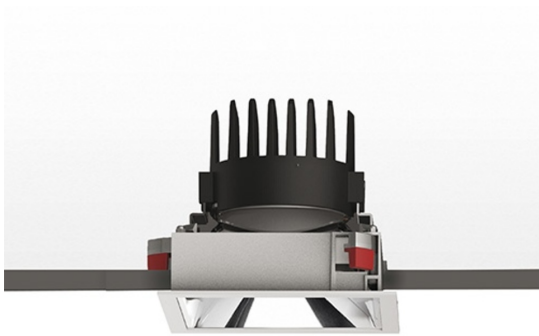

Everything 150 - Square - Trim - 46° 3000K - Black/Black

Ernesto Gismondi

IP 20/44 

LUMINAIRE

- Watt: **24W**
- Voltage: **220-240 V**
- Delivered lumens output: **1677lm**
- CCT: **3000K**
- Efficiency: **61%**
- Efficacy: **69.88lm/W**
- CRI: **90**

Notes

Driver 700mA SELV supplied separately.
APP Compatible version on request.

DESCRIPTION

Everything is an innovative range of professional recessed light fittings created to deliver a high lighting performance, with an eye on energy saving and excellent visual comfort. A complete, flexible product range, extremely versatile in its many applications and able to meet challenging lighting performance criteria.

APP Compatible version on request.

PRODUCT CODE: M263440

FEATURES

- Article Code: **M263440**
- Colour: **Black/Black**
- Installation: **Recessed**
- Material: **aluminium**
- Series: **Architectural Indoor**
- design by: **Ernesto Gismondi**

DIMENSIONS

- Length: **cm 15**
- Width: **cm 15**
- Cutout Width: **cm 13.6**
- Cutout length: **cm 13.6**
- Recessed depth: **cm 13.7**
- Rotation: **360°**
- Cutout shape: **Squared**
- Weight: **kg 0.3**
- Glow Wire Test: **850°**