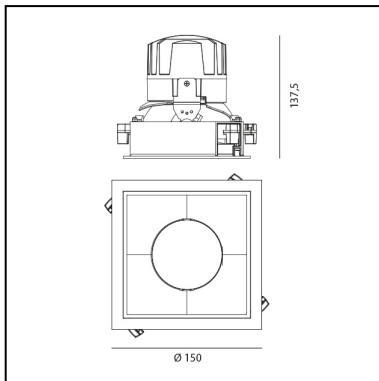

Everything 150 - Square - Trim - 46° 3000K - Black/Black

Ernesto Gismondi

IP 20/44 

LUMINAIRE

- Watt: **24W**
- Voltage: **220-240 V**
- Delivered lumens output: **1677lm**
- CCT: **3000K**
- Efficiency: **61%**
- Efficacy: **69.88lm/W**
- CRI: **90**

DIMENSIONS

- Length: **cm 15**
- Width: **cm 15**
- Cutout Width: **cm 13.6**
- Cutout length: **cm 13.6**
- Recessed depth: **cm 13.7**
- Rotation: **360°**
- Cutout shape: **Squared**
- Weight: **kg 0.3**
- Glow Wire Test: **850°**