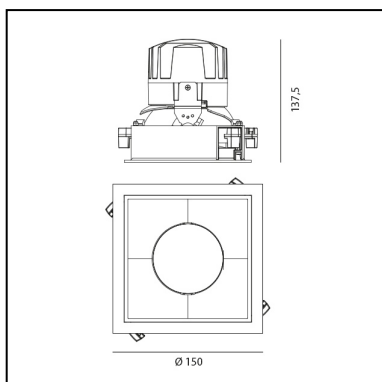

Everything 150 - Square - Trim - 46° 3000K - Silver/Black

Ernesto Gismondi

IP 20/44 

LUMINAIRE

- Watt: **24W**
- Voltage: **220-240 V**
- Delivered lumens output: **1677lm**
- CCT: **3000K**
- Efficiency: **61%**
- Efficacy: **69.88lm/W**
- CRI: **90**

DIMENSIONS

- Length: **cm 15**
- Width: **cm 15**
- Cutout Width: **cm 13.6**
- Cutout length: **cm 13.6**
- Recessed depth: **cm 13.7**
- Rotation: **360°**
- Cutout shape: **Squared**
- Weight: **kg 0.3**
- Glow Wire Test: **850°**