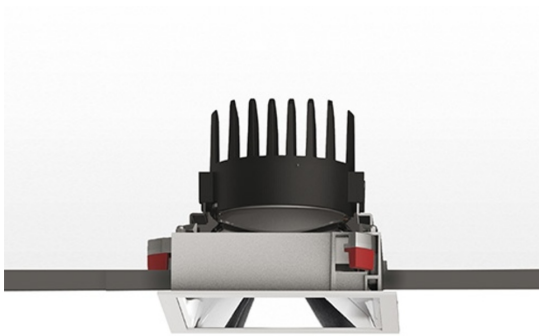

# Everything 150 - Square - Trim - 46° 3000K - White/Black

Ernesto Gismondi

IP 20/44 

## LUMINAIRE

- Watt: **24W**
- Voltage: **220-240 V**
- Delivered lumens output: **1677lm**
- CCT: **3000K**
- Efficiency: **61%**
- Efficacy: **69.88lm/W**
- CRI: **90**

## DESCRIPTION

Everything is an innovative range of professional recessed light fittings created to deliver a high lighting performance, with an eye on energy saving and excellent visual comfort. A complete, flexible product range, extremely versatile in its many applications and able to meet challenging lighting performance criteria.

## DIMENSIONS

- Length: **cm 15**
- Width: **cm 15**
- Cutout Width: **cm 13.6**
- Cutout length: **cm 13.6**
- Recessed depth: **cm 13.7**
- Rotation: **360°**
- Cutout shape: **Squared**
- Weight: **kg 0.3**
- Glow Wire Test: **850°**