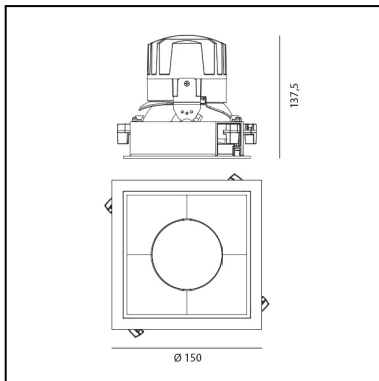

Everything 150 - Square - Trim - 46° 3000K - White/Black

Ernesto Gismondi

IP 20/44

LUMINAIRE

- Watt: **24W**
- Voltage: **220-240 V**
- Delivered lumens output: **1677lm**
- CCT: **3000K**
- Efficiency: **61%**
- Efficacy: **69.88lm/W**
- CRI: **90**

Notes

Driver 700mA SELV supplied separately.
APP Compatible version on request.

DESCRIPTION

Everything is an innovative range of professional recessed light fittings created to deliver a high lighting performance, with an eye on energy saving and excellent visual comfort. A complete, flexible product range, extremely versatile in its many applications and able to meet challenging lighting performance criteria.

APP Compatible version on request.

PRODUCT CODE: M263420

FEATURES

- Article Code: **M263420**
- Colour: **White/Black**
- Installation: **Recessed**
- Material: **aluminium**
- Series: **Architectural Indoor**
- design by: **Ernesto Gismondi**

DIMENSIONS

- Length: **cm 15**
- Width: **cm 15**
- Cutout Width: **cm 13.6**
- Cutout length: **cm 13.6**
- Recessed depth: **cm 13.7**
- Rotation: **360°**
- Cutout shape: **Squared**
- Weight: **kg 0.3**
- Glow Wire Test: **850°**

SOURCES INCLUDED

- Category: **Led**
- Number: **1**
- Watt: **24,4W**
- Color temperature (K): **3000K**
- Color Tolerance: **MacAdam 3SDCM**
- Service Life: **L80 (9K) 50000h**