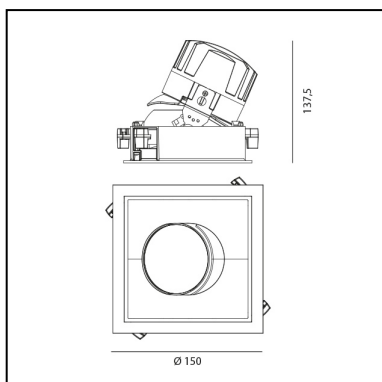

Everything 150 - Square - Trim - Adj - 18° 2700K - Black/Black

Ernesto Gismondi

IP 20/44 

LUMINAIRE

- Watt: **24W**
- Voltage: **220-240 V**
- Delivered lumens output: **1957lm**
- CCT: **2700K**
- Efficiency: **74%**
- Efficacy: **81.55lm/W**
- CRI: **90**

DIMENSIONS

- Length: **cm 15**
- Width: **cm 15**
- Cutout Width: **cm 13.6**
- Cutout length: **cm 13.6**
- Recessed depth: **cm 13.7**
- Inclination: **30°**
- Rotation: **360°**
- Cutout shape: **Squared**
- Weight: **kg 0.3**
- Glow Wire Test: **850°**