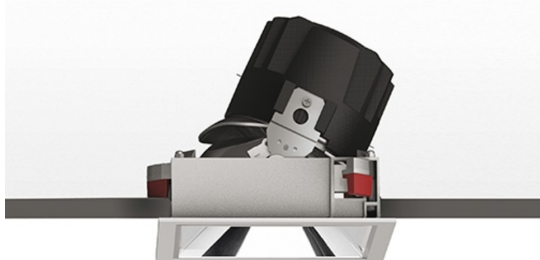

Everything 150 - Square - Trim - Adj - 18° 2700K - Black/Black

Ernesto Gismondi

IP 20/44 

LUMINAIRE

- Watt: **24W**
- Voltage: **220-240 V**
- Delivered lumens output: **1957lm**
- CCT: **2700K**
- Efficiency: **74%**
- Efficacy: **81.55lm/W**
- CRI: **90**

Notes

Driver 700mA SELV supplied separately.
APP Compatible version on request.

DESCRIPTION

Everything is an innovative range of professional recessed light fittings created to deliver a high lighting performance, with an eye on energy saving and excellent visual comfort. A complete, flexible product range, extremely versatile in its many applications and able to meet challenging lighting performance criteria.

DIMENSIONS

- Length: **cm 15**
- Width: **cm 15**
- Cutout Width: **cm 13.6**
- Cutout length: **cm 13.6**
- Recessed depth: **cm 13.7**
- Inclination: **30°**
- Rotation: **360°**
- Cutout shape: **Squared**
- Weight: **kg 0.3**
- Glow Wire Test: **850°**