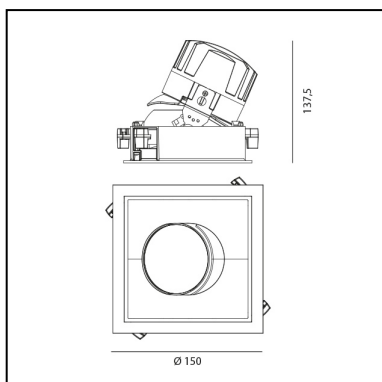

Everything 150 - Square - Trim - Adj - 18° 2700K - Black/Polished Metal

Ernesto Gismondi

IP 20/44 

LUMINAIRE

- Watt: **24W**
- Voltage: **220-240 V**
- Delivered lumens output: **2328lm**
- CCT: **2700K**
- Efficiency: **88%**
- Efficacy: **96.98lm/W**
- CRI: **90**

DIMENSIONS

- Length: **cm 15**
- Width: **cm 15**
- Cutout Width: **cm 13.6**
- Cutout length: **cm 13.6**
- Recessed depth: **cm 13.7**
- Inclination: **30°**
- Rotation: **360°**
- Cutout shape: **Squared**
- Weight: **kg 0.3**
- Glow Wire Test: **850°**