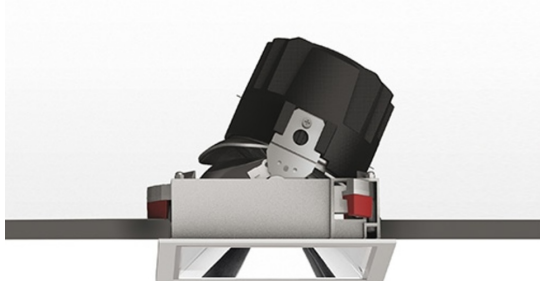

Everything 150 - Square - Trim - Adj - 18° 2700K - Black/Polished Metal

Ernesto Gismondi

IP 20/44 

LUMINAIRE

- Watt: **24W**
- Voltage: **220-240 V**
- Delivered lumens output: **2328lm**
- CCT: **2700K**
- Efficiency: **88%**
- Efficacy: **96.98lm/W**
- CRI: **90**

Notes

Driver 700mA SELV supplied separately.
APP Compatible version on request.

DESCRIPTION

Everything is an innovative range of professional recessed light fittings created to deliver a high lighting performance, with an eye on energy saving and excellent visual comfort. A complete, flexible product range, extremely versatile in its many applications and able to meet challenging lighting performance criteria.

DIMENSIONS

- Length: **cm 15**
- Width: **cm 15**
- Cutout Width: **cm 13.6**
- Cutout length: **cm 13.6**
- Recessed depth: **cm 13.7**
- Inclination: **30°**
- Rotation: **360°**
- Cutout shape: **Squared**
- Weight: **kg 0.3**
- Glow Wire Test: **850°**