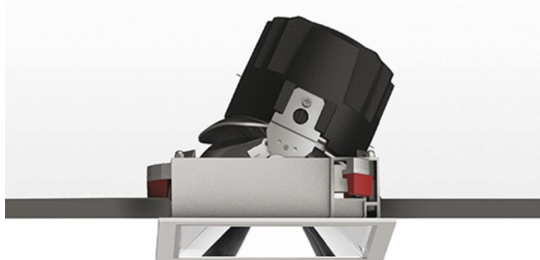

# Everything 150 - Square - Trim - Adj - 18° 2700K - Silver/Black

Ernesto Gismondi

IP 20/44 

## DIMENSIONS

- Length: **cm 15**
- Width: **cm 15**
- Cutout Width: **cm 13.6**
- Cutout length: **cm 13.6**
- Recessed depth: **cm 13.7**
- Inclination: **30°**
- Rotation: **360°**
- Cutout shape: **Squared**
- Weight: **kg 0.3**
- Glow Wire Test: **850°**