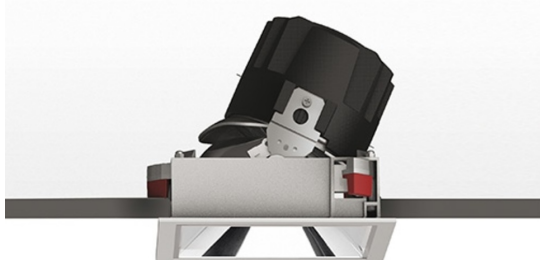

# Everything 150 - Square - Trim - Adj - 18° 2700K - Silver/Polished Metal

Ernesto Gismondi

IP 20/44 

## DIMENSIONS

- Length: **cm 15**
- Width: **cm 15**
- Cutout Width: **cm 13.6**
- Cutout length: **cm 13.6**
- Recessed depth: **cm 13.7**
- Inclination: **30°**
- Rotation: **360°**
- Cutout shape: **Squared**
- Weight: **kg 0.3**
- Glow Wire Test: **850°**