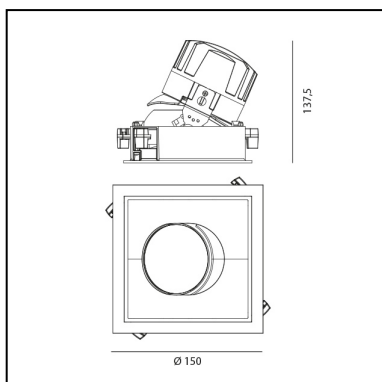

Everything 150 - Square - Trim - Adj - 18° 2700K - Silver/Polished Metal

Ernesto Gismondi

IP 20/44

LUMINAIRE

- Watt: **24W**
- Voltage: **220-240 V**
- Delivered lumens output: **2328lm**
- CCT: **2700K**
- Efficiency: **88%**
- Efficacy: **96.98lm/W**
- CRI: **90**

Notes

Driver 700mA SELV supplied separately.
APP Compatible version on request.

DESCRIPTION

Everything is an innovative range of professional recessed light fittings created to deliver a high lighting performance, with an eye on energy saving and excellent visual comfort. A complete, flexible product range, extremely versatile in its many applications and able to meet challenging lighting performance criteria.

APP Compatible version on request.

PRODUCT CODE: M324865

FEATURES

- Article Code: **M324865**
- Colour: **Silver/Polished Metal**
- Installation: **Recessed**
- Material: **aluminium**
- Series: **Architectural Indoor**
- design by: **Ernesto Gismondi**

DIMENSIONS

- Length: **cm 15**
- Width: **cm 15**
- Cutout Width: **cm 13.6**
- Cutout length: **cm 13.6**
- Recessed depth: **cm 13.7**
- Inclination: **30°**
- Rotation: **360°**
- Cutout shape: **Squared**
- Weight: **kg 0.3**
- Glow Wire Test: **850°**

SOURCES INCLUDED

- Category: **Led**
- Number: **1**
- Watt: **24,4W**
- Color temperature (K): **2700K**
- Color Tolerance: **MacAdam 3SDCM**
- Service Life: **L80 (9K) 50000h**