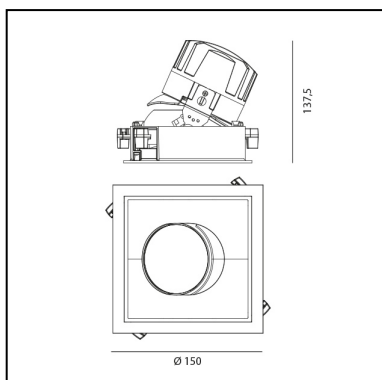

Everything 150 - Square - Trim - Adj - 18° 2700K - White/Black

Ernesto Gismondi

IP 20/44 

LUMINAIRE

- Watt: **24W**
- Voltage: **220-240 V**
- Delivered lumens output: **1957lm**
- CCT: **2700K**
- Efficiency: **74%**
- Efficacy: **81.55lm/W**
- CRI: **90**

DIMENSIONS

- Length: **cm 15**
- Width: **cm 15**
- Cutout Width: **cm 13.6**
- Cutout length: **cm 13.6**
- Recessed depth: **cm 13.7**
- Inclination: **30°**
- Rotation: **360°**
- Cutout shape: **Squared**
- Weight: **kg 0.3**
- Glow Wire Test: **850°**