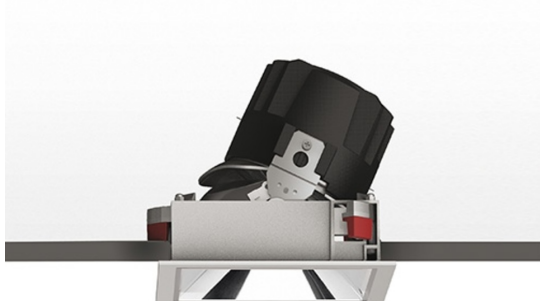

Everything 150 - Square - Trim - Adj - 18° 2700K - White/Black

Ernesto Gismondi

IP 20/44 

LUMINAIRE

- Watt: **24W**
- Voltage: **220-240 V**
- Delivered lumens output: **1957lm**
- CCT: **2700K**
- Efficiency: **74%**
- Efficacy: **81.55lm/W**
- CRI: **90**

Notes

Driver 700mA SELV supplied separately.
APP Compatible version on request.

DESCRIPTION

Everything is an innovative range of professional recessed light fittings created to deliver a high lighting performance, with an eye on energy saving and excellent visual comfort. A complete, flexible product range, extremely versatile in its many applications and able to meet challenging lighting performance criteria.

DIMENSIONS

- Length: **cm 15**
- Width: **cm 15**
- Cutout Width: **cm 13.6**
- Cutout length: **cm 13.6**
- Recessed depth: **cm 13.7**
- Inclination: **30°**
- Rotation: **360°**
- Cutout shape: **Squared**
- Weight: **kg 0.3**
- Glow Wire Test: **850°**