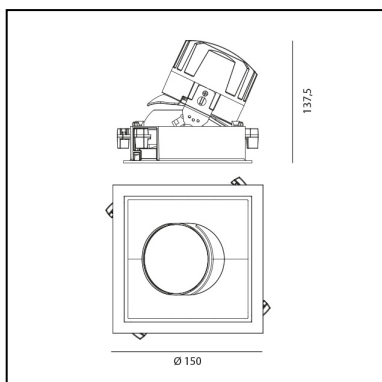

Everything 150 - Square - Trim - Adj - 18° 2700K - White/Polished Metal

Ernesto Gismondi

IP 20/44 

LUMINAIRE

- Watt: **24W**
- Voltage: **220-240 V**
- Delivered lumens output: **2328lm**
- CCT: **2700K**
- Efficiency: **88%**
- Efficacy: **96.98lm/W**
- CRI: **90**

DIMENSIONS

- Length: **cm 15**
- Width: **cm 15**
- Cutout Width: **cm 13.6**
- Cutout length: **cm 13.6**
- Recessed depth: **cm 13.7**
- Inclination: **30°**
- Rotation: **360°**
- Cutout shape: **Squared**
- Weight: **kg 0.3**
- Glow Wire Test: **850°**