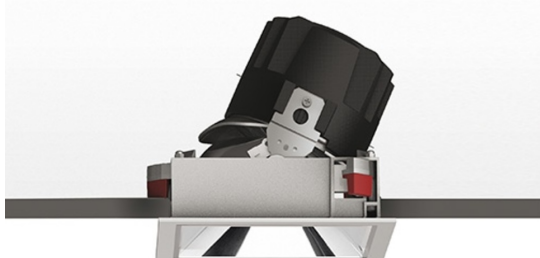

Everything 150 - Square - Trim - Adj - 18° 2700K - White/Polished Metal

Ernesto Gismondi

IP 20/44 

LUMINAIRE

- Watt: **24W**
- Voltage: **220-240 V**
- Delivered lumens output: **2328lm**
- CCT: **2700K**
- Efficiency: **88%**
- Efficacy: **96.98lm/W**
- CRI: **90**

Notes

Driver 700mA SELV supplied separately.
APP Compatible version on request.

DESCRIPTION

Everything is an innovative range of professional recessed light fittings created to deliver a high lighting performance, with an eye on energy saving and excellent visual comfort. A complete, flexible product range, extremely versatile in its many applications and able to meet challenging lighting performance criteria.

APP Compatible version on request.

PRODUCT CODE: M324825

FEATURES

- Article Code: **M324825**
- Colour: **White/Polished Metal**
- Installation: **Recessed**
- Material: **aluminium**
- Series: **Architectural Indoor**
- design by: **Ernesto Gismondi**

DIMENSIONS

- Length: **cm 15**
- Width: **cm 15**
- Cutout Width: **cm 13.6**
- Cutout length: **cm 13.6**
- Recessed depth: **cm 13.7**
- Inclination: **30°**
- Rotation: **360°**
- Cutout shape: **Squared**
- Weight: **kg 0.3**
- Glow Wire Test: **850°**