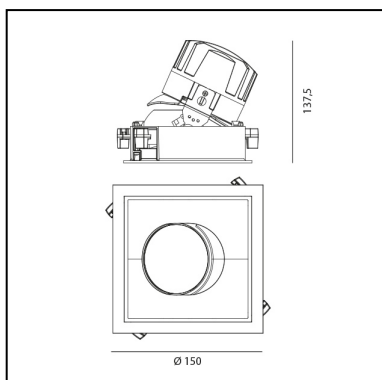

Everything 150 - Square - Trim - Adj - 18° 3000K - Black/Black

Ernesto Gismondi

IP 20/44

LUMINAIRE

- Watt: **24W**
- Voltage: **220-240 V**
- Delivered lumens output: **2045lm**
- CCT: **3000K**
- Efficiency: **74%**
- Efficacy: **85.19lm/W**
- CRI: **90**

Notes

Driver 700mA SELV supplied separately.
APP Compatible version on request.

DESCRIPTION

Everything is an innovative range of professional recessed light fittings created to deliver a high lighting performance, with an eye on energy saving and excellent visual comfort. A complete, flexible product range, extremely versatile in its many applications and able to meet challenging lighting performance criteria.

APP Compatible version on request.

PRODUCT CODE: M263045

FEATURES

- Article Code: **M263045**
- Colour: **Black/Black**
- Installation: **Recessed**
- Material: **aluminium**
- Series: **Architectural Indoor**
- design by: **Ernesto Gismondi**

DIMENSIONS

- Length: **cm 15**
- Width: **cm 15**
- Cutout Width: **cm 13.6**
- Cutout length: **cm 13.6**
- Recessed depth: **cm 13.7**
- Inclination: **30°**
- Rotation: **360°**
- Cutout shape: **Squared**
- Weight: **kg 0.3**
- Glow Wire Test: **850°**

SOURCES INCLUDED

- Category: **Led**
- Number: **1**
- Watt: **24,4W**
- Color temperature (K): **3000K**
- Color Tolerance: **MacAdam 3SDCM**
- Service Life: **L80 (9K) 50000h**