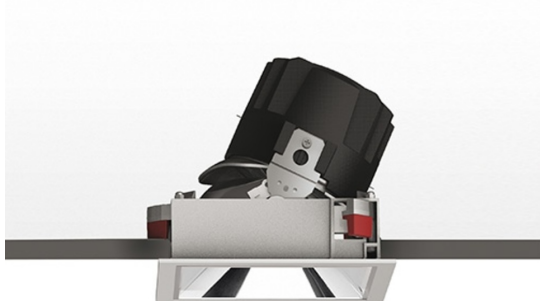

Everything 150 - Square - Trim - Adj - 18° 3000K - Black/Polished Metal

Ernesto Gismondi

IP 20/44 

LUMINAIRE

- Watt: **24W**
- Voltage: **220-240 V**
- Delivered lumens output: **2431lm**
- CCT: **3000K**
- Efficiency: **88%**
- Efficacy: **101.31lm/W**
- CRI: **90**

Notes

Driver 700mA SELV supplied separately.
APP Compatible version on request.

DESCRIPTION

Everything is an innovative range of professional recessed light fittings created to deliver a high lighting performance, with an eye on energy saving and excellent visual comfort. A complete, flexible product range, extremely versatile in its many applications and able to meet challenging lighting performance criteria.

DIMENSIONS

- Length: **cm 15**
- Width: **cm 15**
- Cutout Width: **cm 13.6**
- Cutout length: **cm 13.6**
- Recessed depth: **cm 13.7**
- Inclination: **30°**
- Rotation: **360°**
- Cutout shape: **Squared**
- Weight: **kg 0.3**
- Glow Wire Test: **850°**