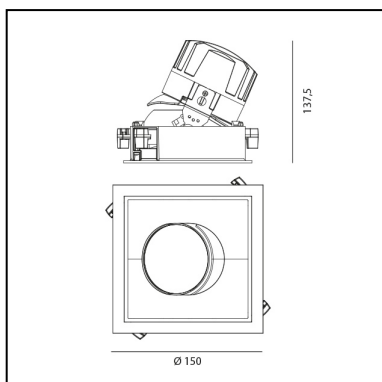

Everything 150 - Square - Trim - Adj - 18° 3000K - Black/Polished Metal

Ernesto Gismondi

IP 20/44 

LUMINAIRE

- Watt: **24W**
- Voltage: **220-240 V**
- Delivered lumens output: **2431lm**
- CCT: **3000K**
- Efficiency: **88%**
- Efficacy: **101.31lm/W**
- CRI: **90**

DIMENSIONS

- Length: **cm 15**
- Width: **cm 15**
- Cutout Width: **cm 13.6**
- Cutout length: **cm 13.6**
- Recessed depth: **cm 13.7**
- Inclination: **30°**
- Rotation: **360°**
- Cutout shape: **Squared**
- Weight: **kg 0.3**
- Glow Wire Test: **850°**