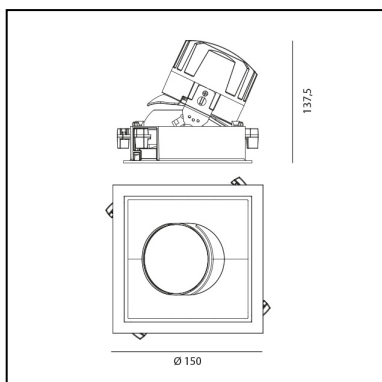

Everything 150 - Square - Trim - Adj - 18° 3000K - Silver/Black

Ernesto Gismondi

IP 20/44 

LUMINAIRE

- Watt: **24W**
- Voltage: **220-240 V**
- Delivered lumens output: **2045lm**
- CCT: **3000K**
- Efficiency: **75%**
- Efficacy: **85.19lm/W**
- CRI: **90**

DIMENSIONS

- Length: **cm 15**
- Width: **cm 15**
- Cutout Width: **cm 13.6**
- Cutout length: **cm 13.6**
- Recessed depth: **cm 13.7**
- Inclination: **30°**
- Rotation: **360°**
- Cutout shape: **Squared**
- Weight: **kg 0.3**
- Glow Wire Test: **850°**