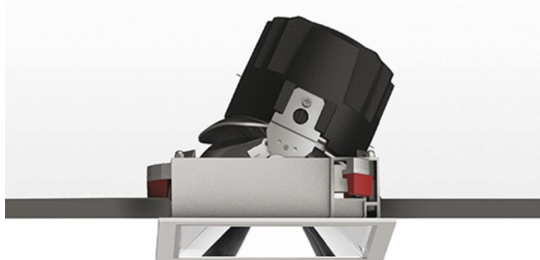

Everything 150 - Square - Trim - Adj - 18° 3000K - Silver/Black

Ernesto Gismondi

IP 20/44 

LUMINAIRE

- Watt: **24W**
- Voltage: **220-240 V**
- Delivered lumens output: **2045lm**
- CCT: **3000K**
- Efficiency: **75%**
- Efficacy: **85.19lm/W**
- CRI: **90**

Notes

Driver 700mA SELV supplied separately.
APP Compatible version on request.

DESCRIPTION

Everything is an innovative range of professional recessed light fittings created to deliver a high lighting performance, with an eye on energy saving and excellent visual comfort. A complete, flexible product range, extremely versatile in its many applications and able to meet challenging lighting performance criteria.

APP Compatible version on request.

PRODUCT CODE: M263065

FEATURES

- Article Code: **M263065**
- Colour: **Silver/Black**
- Installation: **Recessed**
- Material: **aluminium**
- Series: **Architectural Indoor**
- design by: **Ernesto Gismondi**

DIMENSIONS

- Length: **cm 15**
- Width: **cm 15**
- Cutout Width: **cm 13.6**
- Cutout length: **cm 13.6**
- Recessed depth: **cm 13.7**
- Inclination: **30°**
- Rotation: **360°**
- Cutout shape: **Squared**
- Weight: **kg 0.3**
- Glow Wire Test: **850°**