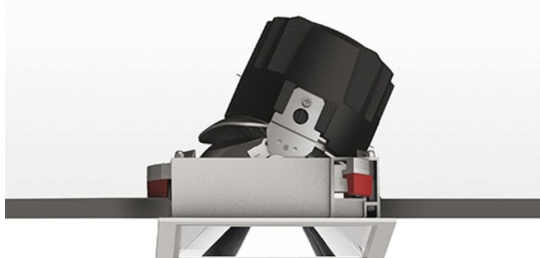

Everything 150 - Square - Trim - Adj - 18° 3000K - Silver/Polished Metal

Ernesto Gismondi

IP 20/44 

LUMINAIRE

- Watt: **24W**
- Voltage: **220-240 V**
- Delivered lumens output: **2431lm**
- CCT: **3000K**
- Efficiency: **89%**
- Efficacy: **101.31lm/W**
- CRI: **90**

Notes

Driver 700mA SELV supplied separately.
APP Compatible version on request.

DESCRIPTION

Everything is an innovative range of professional recessed light fittings created to deliver a high lighting performance, with an eye on energy saving and excellent visual comfort. A complete, flexible product range, extremely versatile in its many applications and able to meet challenging lighting performance criteria.

APP Compatible version on request.

PRODUCT CODE: M263665

FEATURES

- Article Code: **M263665**
- Colour: **Silver/Polished Metal**
- Installation: **Recessed**
- Material: **aluminium**
- Series: **Architectural Indoor**
- design by: **Ernesto Gismondi**

DIMENSIONS

- Length: **cm 15**
- Width: **cm 15**
- Cutout Width: **cm 13.6**
- Cutout length: **cm 13.6**
- Recessed depth: **cm 13.7**
- Inclination: **30°**
- Rotation: **360°**
- Cutout shape: **Squared**
- Weight: **kg 0.3**
- Glow Wire Test: **850°**