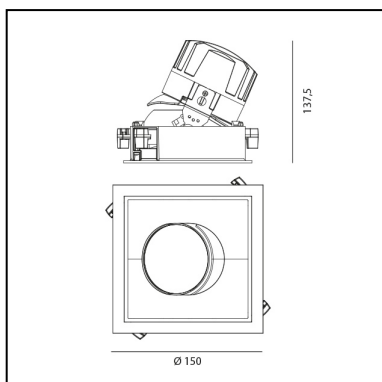

Everything 150 - Square - Trim - Adj - 18° 3000K - Silver/Polished Metal

Ernesto Gismondi

IP 20/44 

LUMINAIRE

- Watt: **24W**
- Voltage: **220-240 V**
- Delivered lumens output: **2431lm**
- CCT: **3000K**
- Efficiency: **89%**
- Efficacy: **101.31lm/W**
- CRI: **90**

DIMENSIONS

- Length: **cm 15**
- Width: **cm 15**
- Cutout Width: **cm 13.6**
- Cutout length: **cm 13.6**
- Recessed depth: **cm 13.7**
- Inclination: **30°**
- Rotation: **360°**
- Cutout shape: **Squared**
- Weight: **kg 0.3**
- Glow Wire Test: **850°**