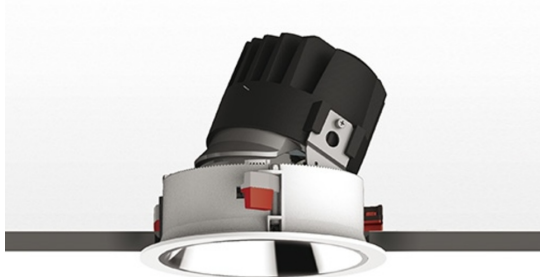

Everything 150 - Square - Trim - Adj - 18° 3000K - White/Polished Metal

Ernesto Gismondi

DESCRIPTION

Everything is an innovative range of professional recessed light fittings created to deliver a high lighting performance, with an eye on energy saving and excellent visual comfort. A complete, flexible product range, extremely versatile in its many applications and able to meet challenging lighting performance criteria.

APP Compatible version on request.

IP 20/44 

LUMINAIRE

- Watt: **24W**
- Voltage: **220-240 V**
- Delivered lumens output: **2431lm**
- CCT: **3000K**
- Efficiency: **89%**
- Efficacy: **101.31lm/W**
- CRI: **90**

Notes

Driver 700mA SELV supplied separately.
APP Compatible version on request.

PRODUCT CODE: M263625

FEATURES

- Article Code: **M263625**
- Colour: **White/Polished Metal**
- Installation: **Recessed**
- Material: **aluminium**
- Series: **Architectural Indoor**
- design by: **Ernesto Gismondi**

DIMENSIONS

- Length: **cm 15**
- Width: **cm 15**
- Cutout Width: **cm 13.6**
- Cutout length: **cm 13.6**
- Recessed depth: **cm 13.7**
- Inclination: **30°**
- Rotation: **360°**
- Cutout shape: **Squared**
- Weight: **kg 0.3**
- Glow Wire Test: **850°**