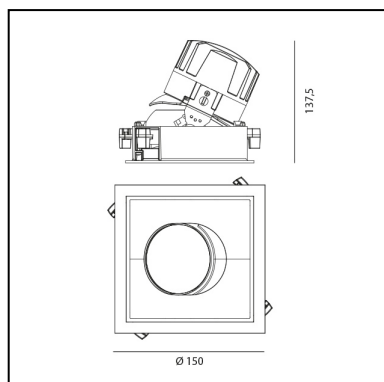

DESCRIPTION

Everything is an innovative range of professional recessed light fittings created to deliver a high lighting performance, with an eye on energy saving and excellent visual comfort. A complete, flexible product range, extremely versatile in its many applications and able to meet challenging lighting performance criteria.

APP Compatible version on request.

IP 20/44