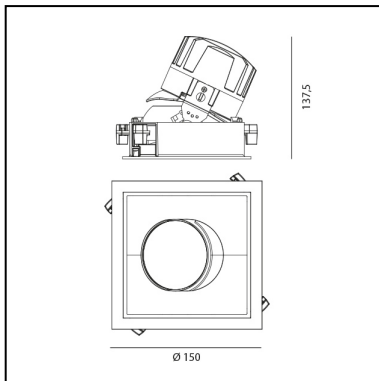

Everything 150 - Square - Trim - Adj - 28° 2700K - Black/Polished Metal

Ernesto Gismondi

IP 20/44  

LUMINAIRE

- Watt: **24W**
- Voltage: **220-240 V**
- Delivered lumens output: **1812lm**
- CCT: **2700K**
- Efficiency: **69%**
- Efficacy: **75.49lm/W**
- CRI: **90**

DIMENSIONS

- Length: **cm 15**
- Width: **cm 15**
- Cutout Width: **cm 13.6**
- Cutout length: **cm 13.6**
- Recessed depth: **cm 13.7**
- Inclination: **30°**
- Rotation: **360°**
- Cutout shape: **Squared**
- Weight: **kg 0.3**
- Glow Wire Test: **850°**