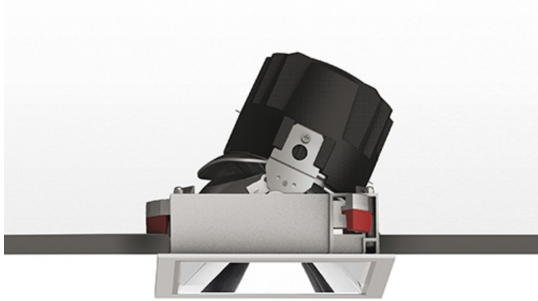

Everything 150 - Square - Trim - Adj - 28° 2700K - Black/Polished Metal

Ernesto Gismondi

IP 20/44  

LUMINAIRE

- Watt: **24W**
- Voltage: **220-240 V**
- Delivered lumens output: **1812lm**
- CCT: **2700K**
- Efficiency: **69%**
- Efficacy: **75.49lm/W**
- CRI: **90**

Notes

Driver 700mA SELV supplied separately.
APP Compatible version on request.

DESCRIPTION

Everything is an innovative range of professional recessed light fittings created to deliver a high lighting performance, with an eye on energy saving and excellent visual comfort. A complete, flexible product range, extremely versatile in its many applications and able to meet challenging lighting performance criteria.

DIMENSIONS

- Length: **cm 15**
- Width: **cm 15**
- Cutout Width: **cm 13.6**
- Cutout length: **cm 13.6**
- Recessed depth: **cm 13.7**
- Inclination: **30°**
- Rotation: **360°**
- Cutout shape: **Squared**
- Weight: **kg 0.3**
- Glow Wire Test: **850°**