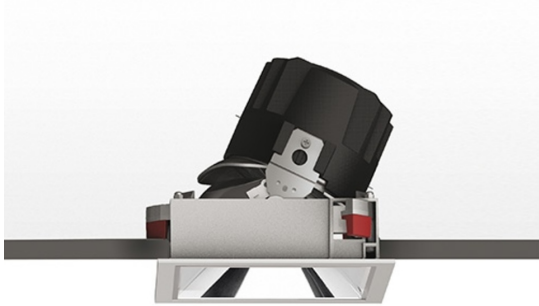

# Everything 150 - Square - Trim - Adj - 28° 2700K - Silver/Black

Ernesto Gismondi

IP 20/44 

## DESCRIPTION

Everything is an innovative range of professional recessed light fittings created to deliver a high lighting performance, with an eye on energy saving and excellent visual comfort. A complete, flexible product range, extremely versatile in its many applications and able to meet challenging lighting performance criteria.

## DIMENSIONS

- Length: **cm 15**
- Width: **cm 15**
- Cutout Width: **cm 13.6**
- Cutout length: **cm 13.6**
- Recessed depth: **cm 13.7**
- Inclination: **30°**
- Rotation: **360°**
- Cutout shape: **Squared**
- Weight: **kg 0.3**
- Glow Wire Test: **850°**