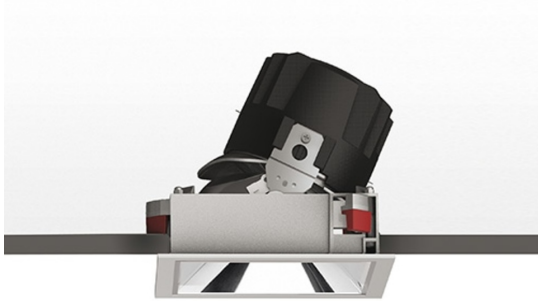

# Everything 150 - Square - Trim - Adj - 28° 2700K - Silver/Polished Metal

Ernesto Gismondi

IP 20/44 

## DESCRIPTION

Everything is an innovative range of professional recessed light fittings created to deliver a high lighting performance, with an eye on energy saving and excellent visual comfort. A complete, flexible product range, extremely versatile in its many applications and able to meet challenging lighting performance criteria.

## DIMENSIONS

- Length: **cm 15**
- Width: **cm 15**
- Cutout Width: **cm 13.6**
- Cutout length: **cm 13.6**
- Recessed depth: **cm 13.7**
- Inclination: **30°**
- Rotation: **360°**
- Cutout shape: **Squared**
- Weight: **kg 0.3**
- Glow Wire Test: **850°**