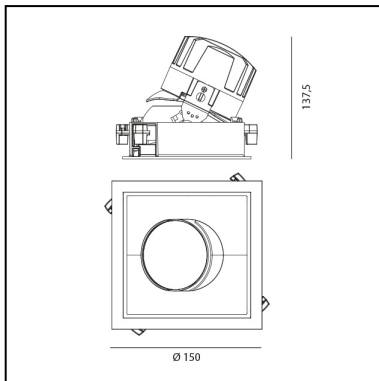

Everything 150 - Square - Trim - Adj - 28° 2700K - Silver/Polished Metal

Ernesto Gismondi

IP 20/44

LUMINAIRE

- Watt: **24W**
- Voltage: **220-240 V**
- Delivered lumens output: **1812lm**
- CCT: **2700K**
- Efficiency: **69%**
- Efficacy: **75.49lm/W**
- CRI: **90**

Notes

Driver 700mA SELV supplied separately.
APP Compatible version on request.

DESCRIPTION

Everything is an innovative range of professional recessed light fittings created to deliver a high lighting performance, with an eye on energy saving and excellent visual comfort. A complete, flexible product range, extremely versatile in its many applications and able to meet challenging lighting performance criteria.

APP Compatible version on request.

PRODUCT CODE: M325065

FEATURES

- Article Code: **M325065**
- Colour: **Silver/Polished Metal**
- Installation: **Recessed**
- Material: **aluminium**
- Series: **Architectural Indoor**
- design by: **Ernesto Gismondi**

DIMENSIONS

- Length: **cm 15**
- Width: **cm 15**
- Cutout Width: **cm 13.6**
- Cutout length: **cm 13.6**
- Recessed depth: **cm 13.7**
- Inclination: **30°**
- Rotation: **360°**
- Cutout shape: **Squared**
- Weight: **kg 0.3**
- Glow Wire Test: **850°**

SOURCES INCLUDED

- Category: **Led**
- Number: **1**
- Watt: **24,4W**
- Color temperature (K): **2700K**
- Color Tolerance: **MacAdam 3SDCM**
- Service Life: **L80 (9K) 50000h**