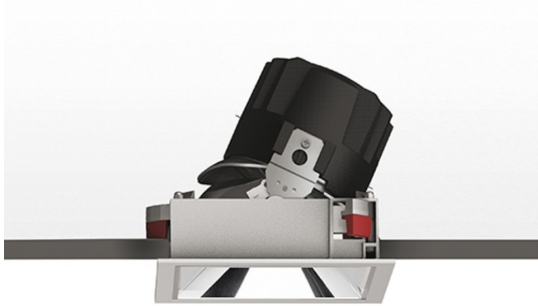

Everything 150 - Square - Trim - Adj - 28° 2700K - White/Black

Ernesto Gismondi

IP 20/44 

LUMINAIRE

- Watt: **24W**
- Voltage: **220-240 V**
- Delivered lumens output: **1727lm**
- CCT: **2700K**
- Efficiency: **65%**
- Efficacy: **71.97lm/W**
- CRI: **90**

Notes

Driver 700mA SELV supplied separately.
APP Compatible version on request.

DESCRIPTION

Everything is an innovative range of professional recessed light fittings created to deliver a high lighting performance, with an eye on energy saving and excellent visual comfort. A complete, flexible product range, extremely versatile in its many applications and able to meet challenging lighting performance criteria.

DIMENSIONS

- Length: **cm 15**
- Width: **cm 15**
- Cutout Width: **cm 13.6**
- Cutout length: **cm 13.6**
- Recessed depth: **cm 13.7**
- Inclination: **30°**
- Rotation: **360°**
- Cutout shape: **Squared**
- Weight: **kg 0.3**
- Glow Wire Test: **850°**