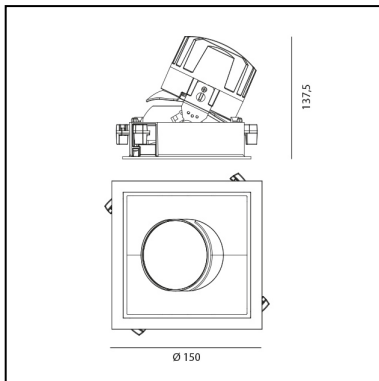

Everything 150 - Square - Trim - Adj - 28° 2700K - White/Black

Ernesto Gismondi

IP 20/44 

LUMINAIRE

- Watt: **24W**
- Voltage: **220-240 V**
- Delivered lumens output: **1727lm**
- CCT: **2700K**
- Efficiency: **65%**
- Efficacy: **71.97lm/W**
- CRI: **90**

DIMENSIONS

- Length: **cm 15**
- Width: **cm 15**
- Cutout Width: **cm 13.6**
- Cutout length: **cm 13.6**
- Recessed depth: **cm 13.7**
- Inclination: **30°**
- Rotation: **360°**
- Cutout shape: **Squared**
- Weight: **kg 0.3**
- Glow Wire Test: **850°**