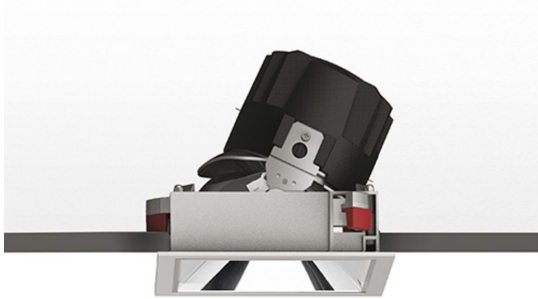

Everything 150 - Square - Trim - Adj - 28° 2700K - White/Polished Metal

Ernesto Gismondi

IP 20/44 

LUMINAIRE

- Watt: **24W**
- Voltage: **220-240 V**
- Delivered lumens output: **1812lm**
- CCT: **2700K**
- Efficiency: **69%**
- Efficacy: **75.49lm/W**
- CRI: **90**

Notes

Driver 700mA SELV supplied separately.
APP Compatible version on request.

DESCRIPTION

Everything is an innovative range of professional recessed light fittings created to deliver a high lighting performance, with an eye on energy saving and excellent visual comfort. A complete, flexible product range, extremely versatile in its many applications and able to meet challenging lighting performance criteria.

APP Compatible version on request.

PRODUCT CODE: M325025

FEATURES

- Article Code: **M325025**
- Colour: **White/Polished Metal**
- Installation: **Recessed**
- Material: **aluminium**
- Series: **Architectural Indoor**
- design by: **Ernesto Gismondi**

DIMENSIONS

- Length: **cm 15**
- Width: **cm 15**
- Cutout Width: **cm 13.6**
- Cutout length: **cm 13.6**
- Recessed depth: **cm 13.7**
- Inclination: **30°**
- Rotation: **360°**
- Cutout shape: **Squared**
- Weight: **kg 0.3**
- Glow Wire Test: **850°**