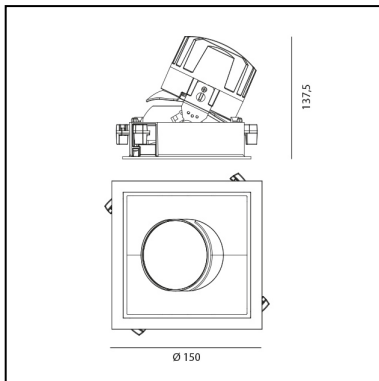

Everything 150 - Square - Trim - Adj - 28° 2700K - White/Polished Metal

Ernesto Gismondi

IP 20/44 

LUMINAIRE

- Watt: **24W**
- Voltage: **220-240 V**
- Delivered lumens output: **1812lm**
- CCT: **2700K**
- Efficiency: **69%**
- Efficacy: **75.49lm/W**
- CRI: **90**

DIMENSIONS

- Length: **cm 15**
- Width: **cm 15**
- Cutout Width: **cm 13.6**
- Cutout length: **cm 13.6**
- Recessed depth: **cm 13.7**
- Inclination: **30°**
- Rotation: **360°**
- Cutout shape: **Squared**
- Weight: **kg 0.3**
- Glow Wire Test: **850°**