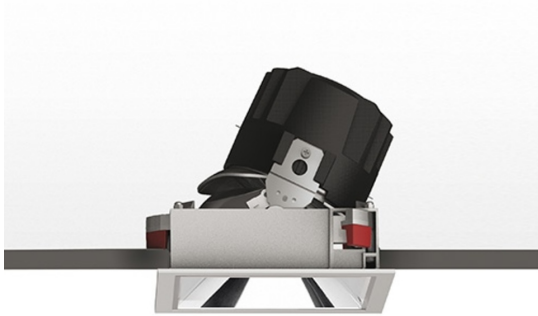

# Everything 150 - Square - Trim - Adj - 28° 3000K - Black/Black

Ernesto Gismondi

IP 20/44 

## DIMENSIONS

- Length: **cm 15**
- Width: **cm 15**
- Cutout Width: **cm 13.6**
- Cutout length: **cm 13.6**
- Recessed depth: **cm 13.7**
- Inclination: **30°**
- Rotation: **360°**
- Cutout shape: **Squared**
- Weight: **kg 0.3**
- Glow Wire Test: **850°**