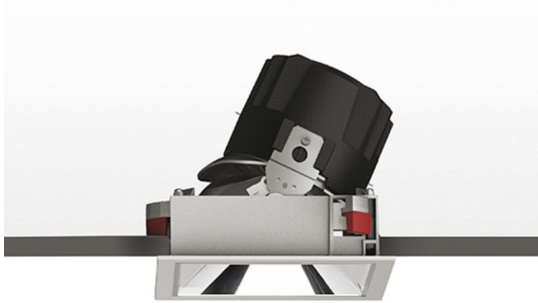

Everything 150 - Square - Trim - Adj - 28° 3000K - Black/Polished Metal

Ernesto Gismondi

IP 20/44 

LUMINAIRE

- Watt: **24W**
- Voltage: **220-240 V**
- Delivered lumens output: **1893lm**
- CCT: **3000K**
- Efficiency: **69%**
- Efficacy: **78.86lm/W**
- CRI: **90**

Notes

Driver 700mA SELV supplied separately.
APP Compatible version on request.

DESCRIPTION

Everything is an innovative range of professional recessed light fittings created to deliver a high lighting performance, with an eye on energy saving and excellent visual comfort. A complete, flexible product range, extremely versatile in its many applications and able to meet challenging lighting performance criteria.

DIMENSIONS

- Length: **cm 15**
- Width: **cm 15**
- Cutout Width: **cm 13.6**
- Cutout length: **cm 13.6**
- Recessed depth: **cm 13.7**
- Inclination: **30°**
- Rotation: **360°**
- Cutout shape: **Squared**
- Weight: **kg 0.3**
- Glow Wire Test: **850°**