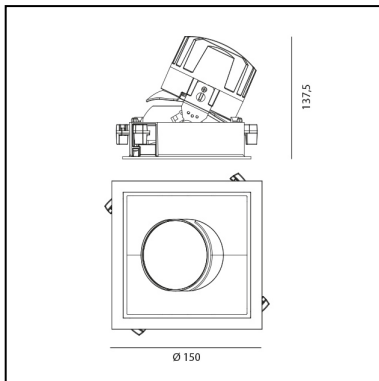

Everything 150 - Square - Trim - Adj - 28° 3000K - Black/Polished Metal

Ernesto Gismondi

IP 20/44 

LUMINAIRE

- Watt: **24W**
- Voltage: **220-240 V**
- Delivered lumens output: **1893lm**
- CCT: **3000K**
- Efficiency: **69%**
- Efficacy: **78.86lm/W**
- CRI: **90**

DIMENSIONS

- Length: **cm 15**
- Width: **cm 15**
- Cutout Width: **cm 13.6**
- Cutout length: **cm 13.6**
- Recessed depth: **cm 13.7**
- Inclination: **30°**
- Rotation: **360°**
- Cutout shape: **Squared**
- Weight: **kg 0.3**
- Glow Wire Test: **850°**