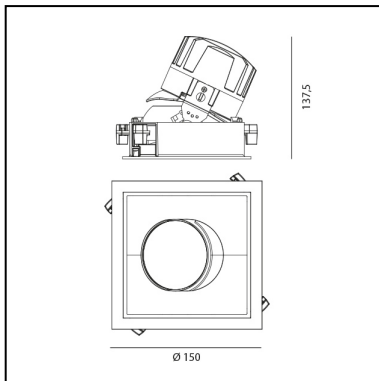

Everything 150 - Square - Trim - Adj - 28° 3000K - Silver/Polished Metal

Ernesto Gismondi

IP 20/44 

LUMINAIRE

- Watt: **24W**
- Voltage: **220-240 V**
- Delivered lumens output: **1893lm**
- CCT: **3000K**
- Efficiency: **69%**
- Efficacy: **78.86lm/W**
- CRI: **90**

DIMENSIONS

- Length: **cm 15**
- Width: **cm 15**
- Cutout Width: **cm 13.6**
- Cutout length: **cm 13.6**
- Recessed depth: **cm 13.7**
- Inclination: **30°**
- Rotation: **360°**
- Cutout shape: **Squared**
- Weight: **kg 0.3**
- Glow Wire Test: **850°**