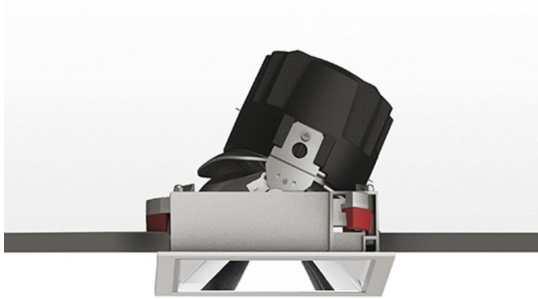

Everything 150 - Square - Trim - Adj - 28° 3000K - Silver/Polished Metal

Ernesto Gismondi

IP 20/44 

LUMINAIRE

- Watt: **24W**
- Voltage: **220-240 V**
- Delivered lumens output: **1893lm**
- CCT: **3000K**
- Efficiency: **69%**
- Efficacy: **78.86lm/W**
- CRI: **90**

Notes

Driver 700mA SELV supplied separately.
APP Compatible version on request.

DESCRIPTION

Everything is an innovative range of professional recessed light fittings created to deliver a high lighting performance, with an eye on energy saving and excellent visual comfort. A complete, flexible product range, extremely versatile in its many applications and able to meet challenging lighting performance criteria.

APP Compatible version on request.

PRODUCT CODE: M264065

FEATURES

- Article Code: **M264065**
- Colour: **Silver/Polished Metal**
- Installation: **Recessed**
- Material: **aluminium**
- Series: **Architectural Indoor**
- design by: **Ernesto Gismondi**

DIMENSIONS

- Length: **cm 15**
- Width: **cm 15**
- Cutout Width: **cm 13.6**
- Cutout length: **cm 13.6**
- Recessed depth: **cm 13.7**
- Inclination: **30°**
- Rotation: **360°**
- Cutout shape: **Squared**
- Weight: **kg 0.3**
- Glow Wire Test: **850°**