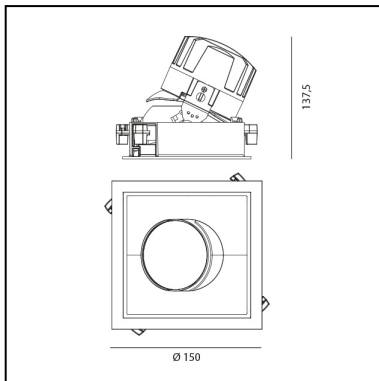

Everything 150 - Square - Trim - Adj - 28° 3000K - White/Black

Ernesto Gismondi

IP 20/44 

LUMINAIRE

- Watt: **24W**
- Voltage: **220-240 V**
- Delivered lumens output: **1804lm**
- CCT: **3000K**
- Efficiency: **66%**
- Efficacy: **75.18lm/W**
- CRI: **90**

DIMENSIONS

- Length: **cm 15**
- Width: **cm 15**
- Cutout Width: **cm 13.6**
- Cutout length: **cm 13.6**
- Recessed depth: **cm 13.7**
- Inclination: **30°**
- Rotation: **360°**
- Cutout shape: **Squared**
- Weight: **kg 0.3**
- Glow Wire Test: **850°**