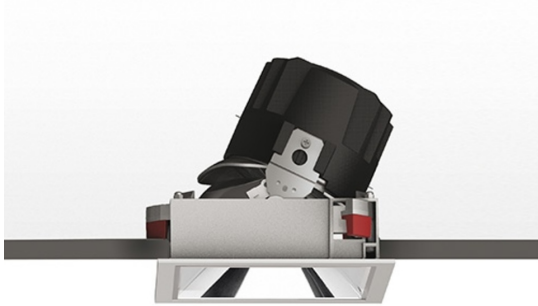

Everything 150 - Square - Trim - Adj - 28° 3000K - White/Black

Ernesto Gismondi

IP 20/44 

LUMINAIRE

- Watt: **24W**
- Voltage: **220-240 V**
- Delivered lumens output: **1804lm**
- CCT: **3000K**
- Efficiency: **66%**
- Efficacy: **75.18lm/W**
- CRI: **90**

Notes

Driver 700mA SELV supplied separately.
APP Compatible version on request.

DESCRIPTION

Everything is an innovative range of professional recessed light fittings created to deliver a high lighting performance, with an eye on energy saving and excellent visual comfort. A complete, flexible product range, extremely versatile in its many applications and able to meet challenging lighting performance criteria.

DIMENSIONS

- Length: **cm 15**
- Width: **cm 15**
- Cutout Width: **cm 13.6**
- Cutout length: **cm 13.6**
- Recessed depth: **cm 13.7**
- Inclination: **30°**
- Rotation: **360°**
- Cutout shape: **Squared**
- Weight: **kg 0.3**
- Glow Wire Test: **850°**