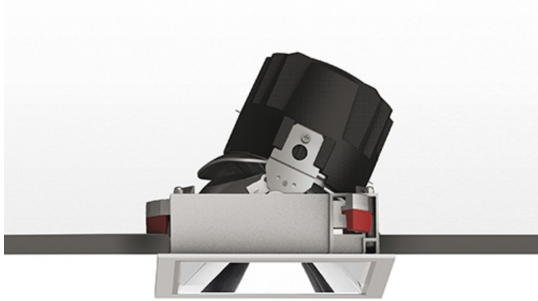

# Everything 150 - Square - Trim - Adj - 28° 3000K - White/Polished Metal

Ernesto Gismondi

IP 20/44 

## DESCRIPTION

Everything is an innovative range of professional recessed light fittings created to deliver a high lighting performance, with an eye on energy saving and excellent visual comfort. A complete, flexible product range, extremely versatile in its many applications and able to meet challenging lighting performance criteria.

## DIMENSIONS

- Length: **cm 15**
- Width: **cm 15**
- Cutout Width: **cm 13.6**
- Cutout length: **cm 13.6**
- Recessed depth: **cm 13.7**
- Inclination: **30°**
- Rotation: **360°**
- Cutout shape: **Squared**
- Weight: **kg 0.3**
- Glow Wire Test: **850°**